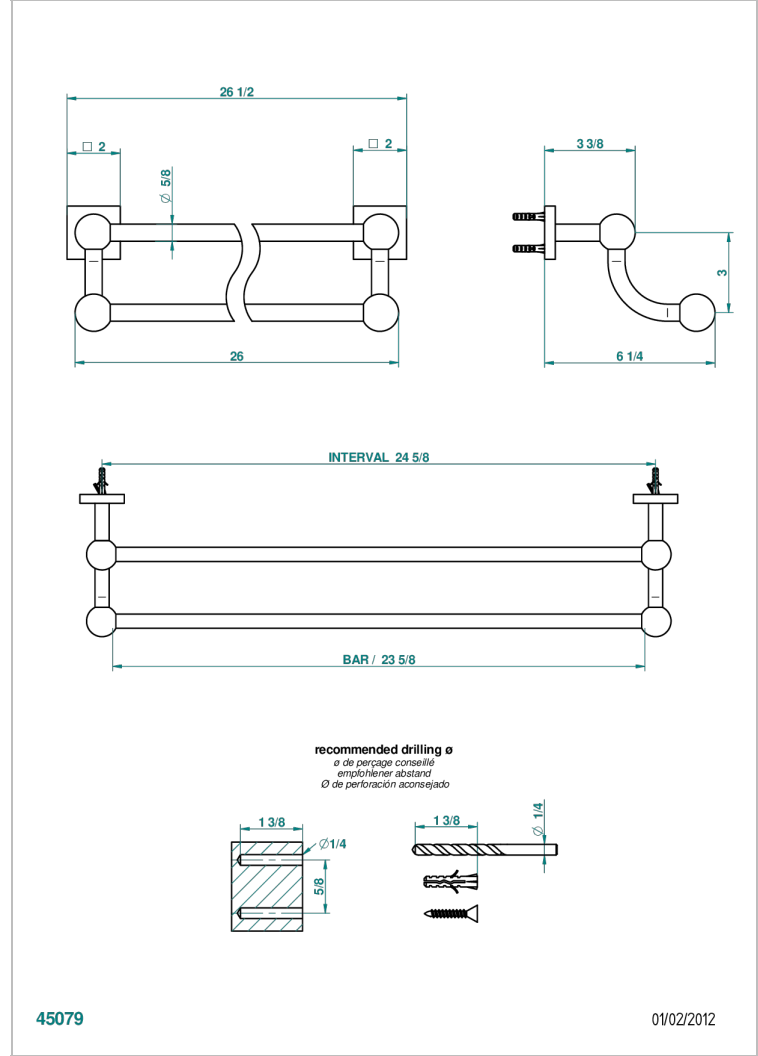

MARINA BLACK ONYX

A60-516/60

Double towel bar, 24" long

CHARACTERISTIC

- Marina black Onyx
- Double towel bar, 24" long

AVAILABLE FINITIONS

Black nickel - D24
Chrome polished - A02
Chrome polished / gold polished - G02
Copper antique matt, coated - H07
Gold mat - F07
Gold polished - F01