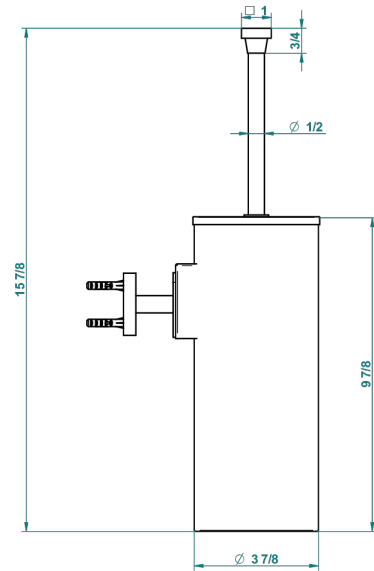

MARINA BLACK ONYX

A60-4720C

Metal toilet brush holder with brush with cover wall mounted

18692

22/10/2015

CHARACTERISTIC

- Marina black Onyx
- Metal toilet brush holder with brush with cover wall mounted

AVAILABLE FINITIONS

Black nickel - D24
Chrome polished - A02
Chrome polished / gold polished - G02
Copper antique matt, coated - H07
Gold mat - F07
Gold polished - F01

Gold satiney - F03
Matt chrome (American satin) - C02
Matt nickel (American satin) - C01
Nickel antique / Sovereign - H28
Nickel polished - B01
Rose Gold - F27

Silver polished, antique - H03
Silver rhodium - F18
Soft gold - F30
Soft matt gold - F31