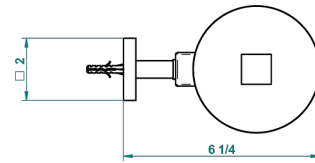

MARINA BLACK ONYX

A60-4720C

Metal toilet brush holder with brush with cover wall mounted

18692

22/10/2015

CHARACTERISTIC

- Marina black Onyx
- Metal toilet brush holder with brush with cover wall mounted

AVAILABLE FINITIONS

Black nickel - D24
Chrome polished - A02
Chrome polished / gold polished - G02
Copper antique matt, coated - H07
Gold mat - F07
Gold polished - F01

Gold satiney - F03
Matt chrome (American satin) - C02
Matt nickel (American satin) - C01
Nickel antique / Sovereign - H28
Nickel polished - B01
Rose Gold - F27

Silver polished, antique - H03
Silver rhodium - F18
Soft gold - F30
Soft matt gold - F31