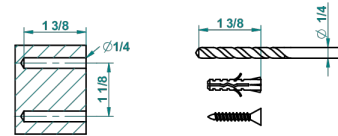

MARINA BLACK ONYX

A60-4720C

Metal toilet brush holder with brush with cover wall mounted

18692

22/10/2015

CHARACTERISTIC

- Marina black Onyx
- Metal toilet brush holder with brush with cover wall mounted

AVAILABLE FINITIONS

Black nickel - D24
Chrome polished - A02
Chrome polished / gold polished - G02
Copper antique matt, coated - H07
Gold mat - F07
Gold polished - F01

Gold satiney - F03
Matt chrome (American satin) - C02
Matt nickel (American satin) - C01
Nickel antique / Sovereign - H28
Nickel polished - B01
Rose Gold - F27

Silver polished, antique - H03
Silver rhodium - F18
Soft gold - F30
Soft matt gold - F31