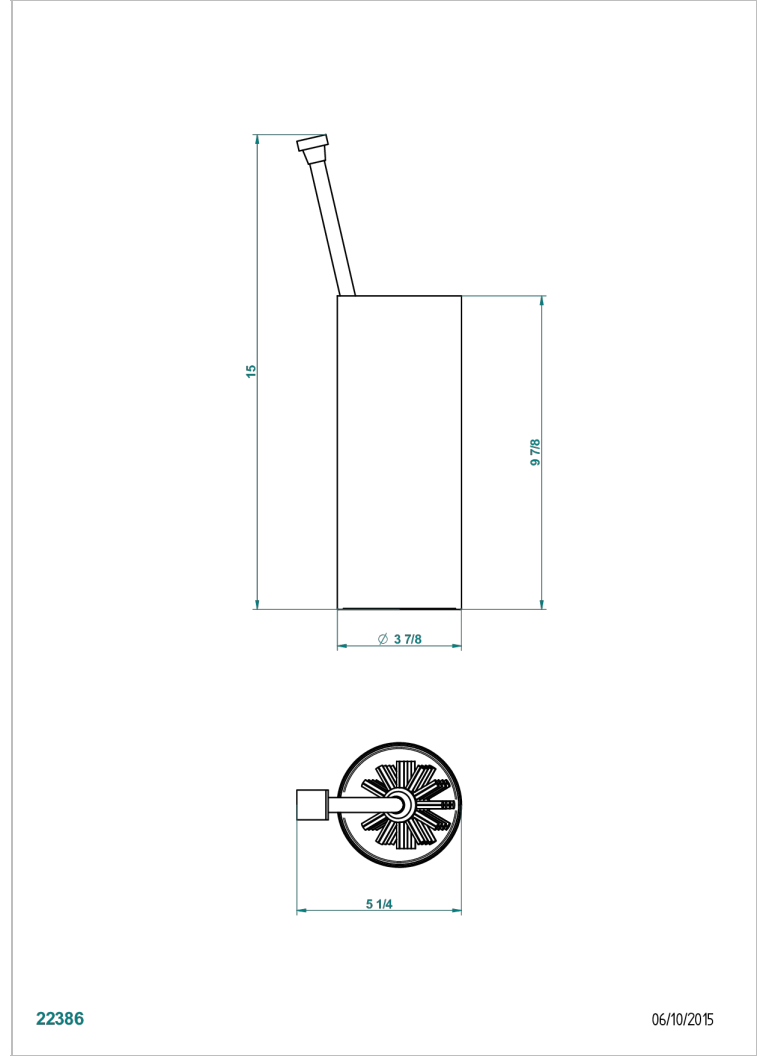

MARINA BLACK ONYX

A60-4700

Free standing toilet brush holder

THG[®]
PARIS

CHARACTERISTIC

- Marina black Onyx
- Free standing toilet brush holder

AVAILABLE FINITIONS

Black nickel - D24
Chrome polished - A02
Chrome polished / gold polished - G02
Copper antique matt, coated - H07
Gold mat - F07
Gold polished - F01