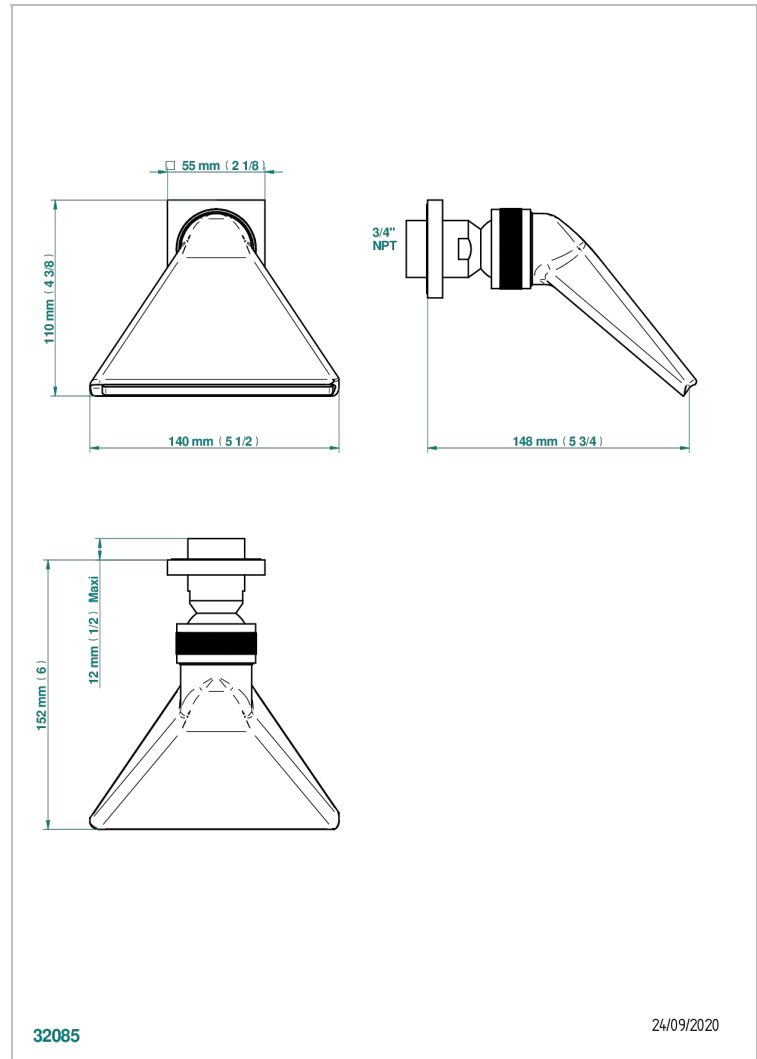

MARINA BLACK ONYX

A60-3640/US

Shower head, cast deluge with 3/4" connection

CHARACTERISTIC

- Marina black Onyx
- Shower head, cast deluge with 3/4" connection

AVAILABLE FINITIONS

Black nickel - D24
Chrome polished - A02
Chrome polished / gold polished - G02
Copper antique matt, coated - H07
Gold mat - F07
Gold polished - F01