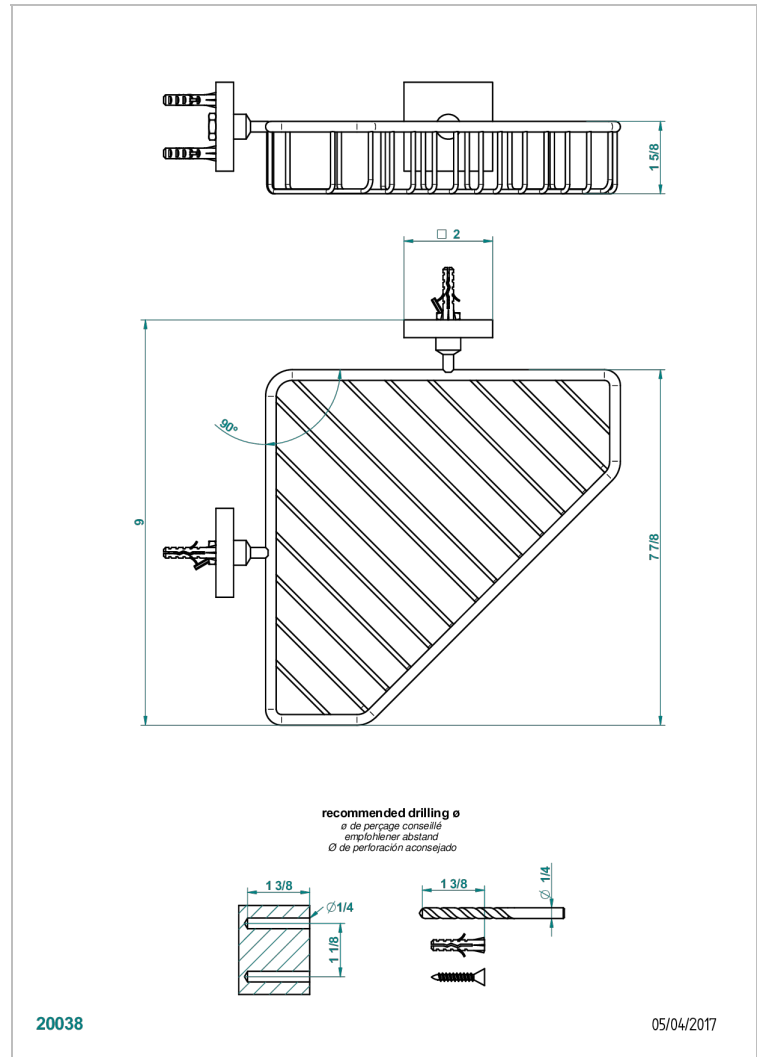

MARINA BLACK ONYX

A60-3623

Large corner soap basket, wall mounted

THG[®]
PARIS

CHARACTERISTIC

- Marina black Onyx
- Large corner soap basket, wall mounted

AVAILABLE FINITIONS

Black nickel - D24
Chrome polished - A02
Chrome polished / gold polished - G02
Copper antique matt, coated - H07
Gold mat - F07
Gold polished - F01