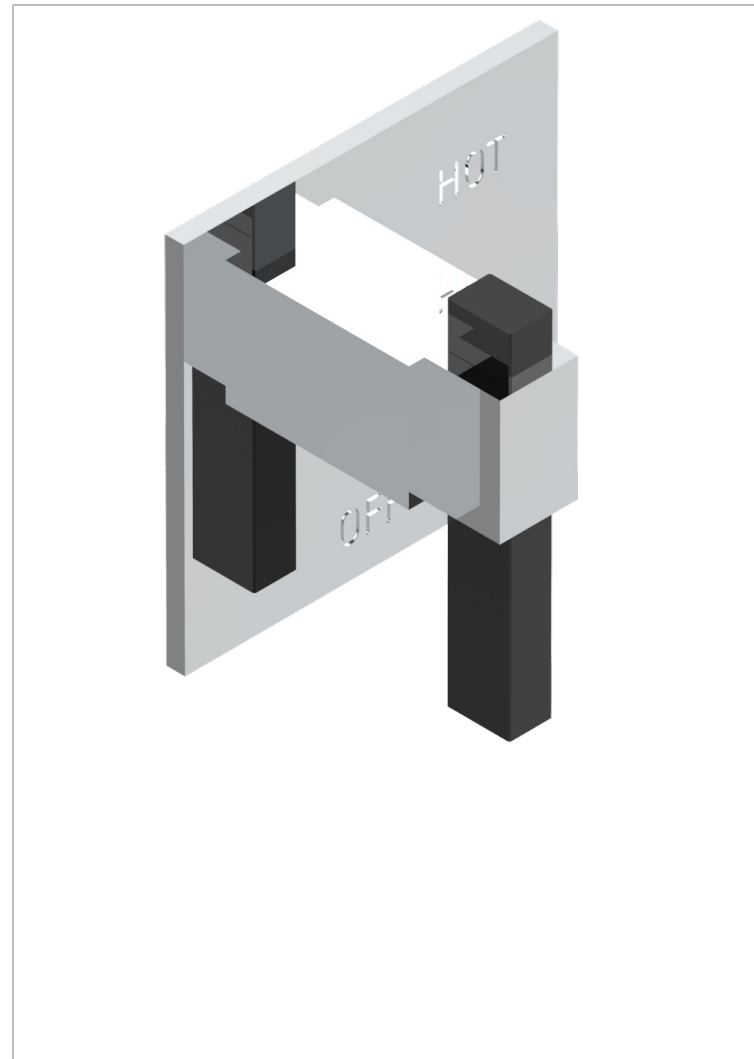

MARINA BLACK ONYX

A60-320B

Trim for pressure balance valve

CHARACTERISTIC

- Marina black Onyx
- Trim for pressure balance valve

RELATED SKU'S

- Ref. G00-320A 1/2 " Pressure balance valve

AVAILABLE FINITIONS