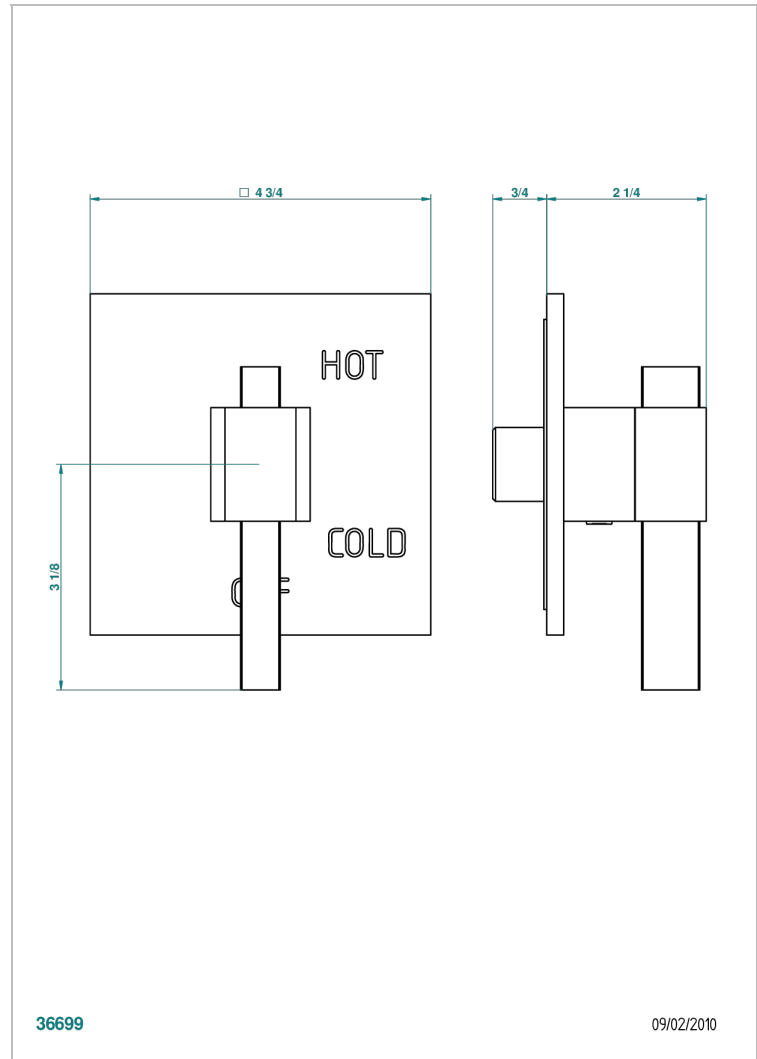

MARINA BLACK ONYX

A60-320B

Trim for pressure balance valve

CHARACTERISTIC

- Marina black Onyx
- Trim for pressure balance valve

RELATED SKU'S

- Ref. G00-320A 1/2 " Pressure balance valve

AVAILABLE FINITIONS