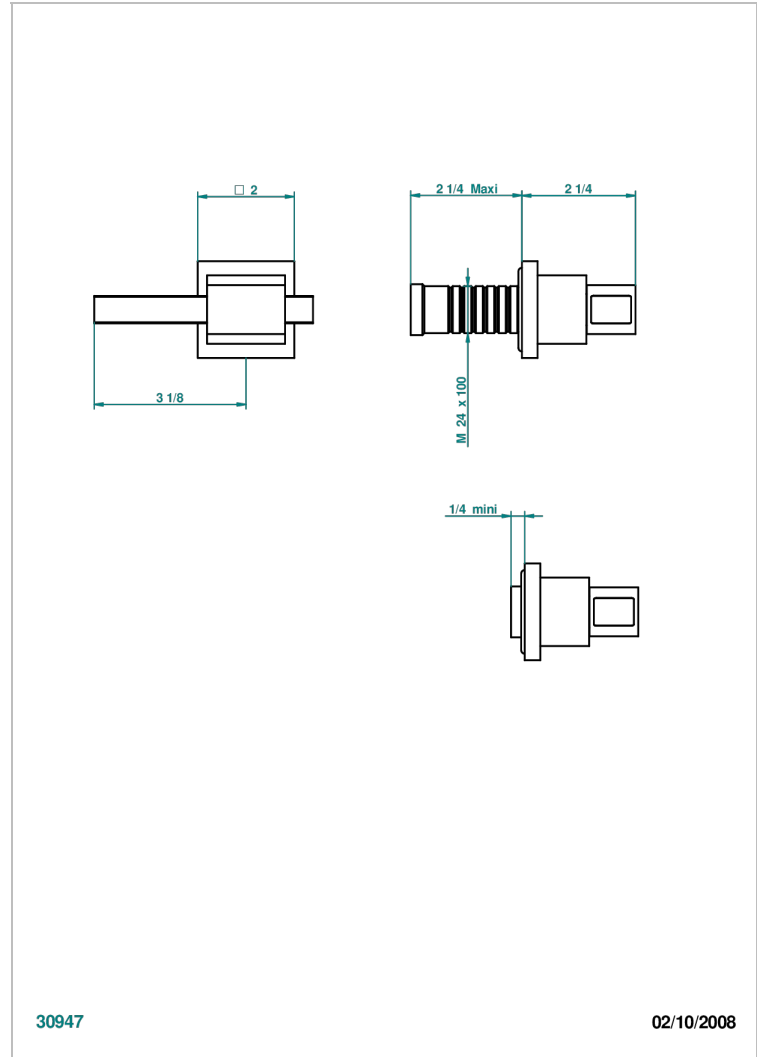

MARINA BLACK ONYX

A60-30B

Wall volume control 30 & 32 trim

THG[®]
PARIS

CHARACTERISTIC

- Marina black Onyx
- Wall volume control 30 & 32 trim

RELATED SKU'S

- Ref. G00-32CUSA 3/4" Volume control wall valve with ceramic cartridge
- Ref. G00-32HUSA 3/4" Volume control wall valve with ceramic cartridge counterclockwise
- Ref. G00-30CUSA 1/2" volume control wall valve with ceramic cartridge
- Ref. G00-30HUSA 1/2" Volume control wall valve with ceramic cartridge counterclockwise

AVAILABLE FINITIONS

Black nickel - D24
Chrome polished - A02
Chrome polished / gold polished - G02
Copper antique matt, coated - H07
Gold mat - F07
Gold polished - F01

Gold satiney - F03
Matt chrome (American satin) - C02
Matt nickel (American satin) - C01
Nickel antique / Sovereign - H28
Nickel polished - B01
Rose Gold - F27