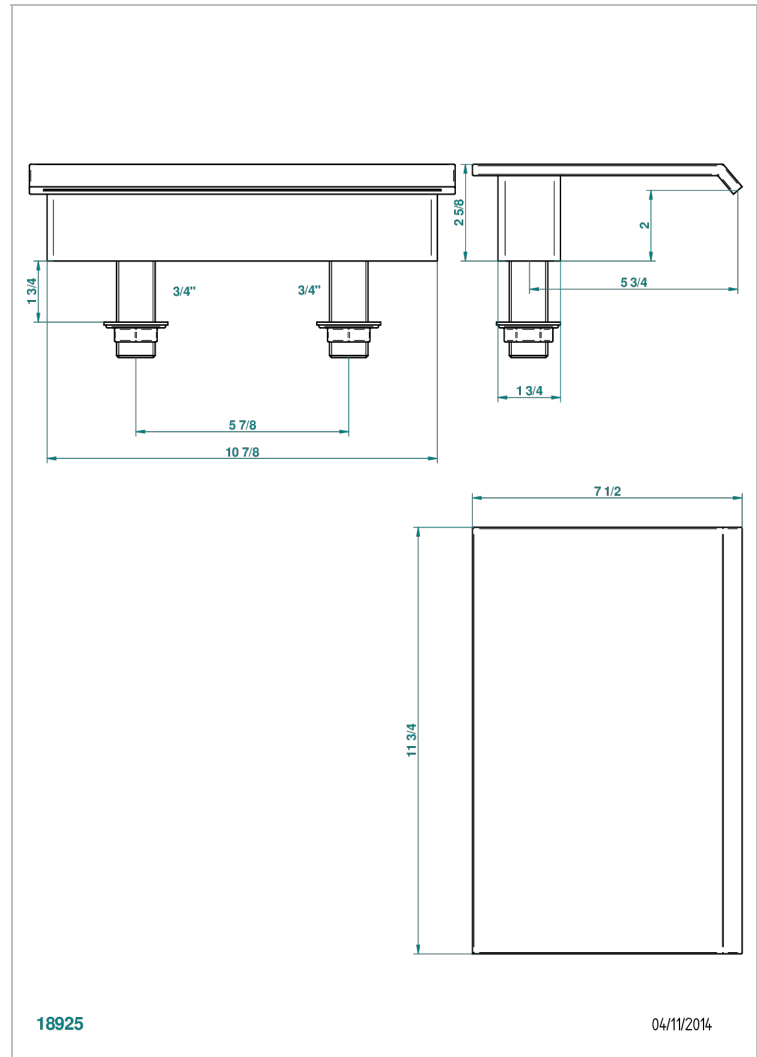

MARINA BLACK ONYX

A60-29NIA/B

Waterfall bath spout, deck mounted, 11.3/4"

THG[®]
PARIS

CHARACTERISTIC

- Marina black Onyx
- Waterfall bath spout, deck mounted, 11.3/4"

RELATED SKU'S

- Ref. G00-77 Special Tee set for waterfall spout