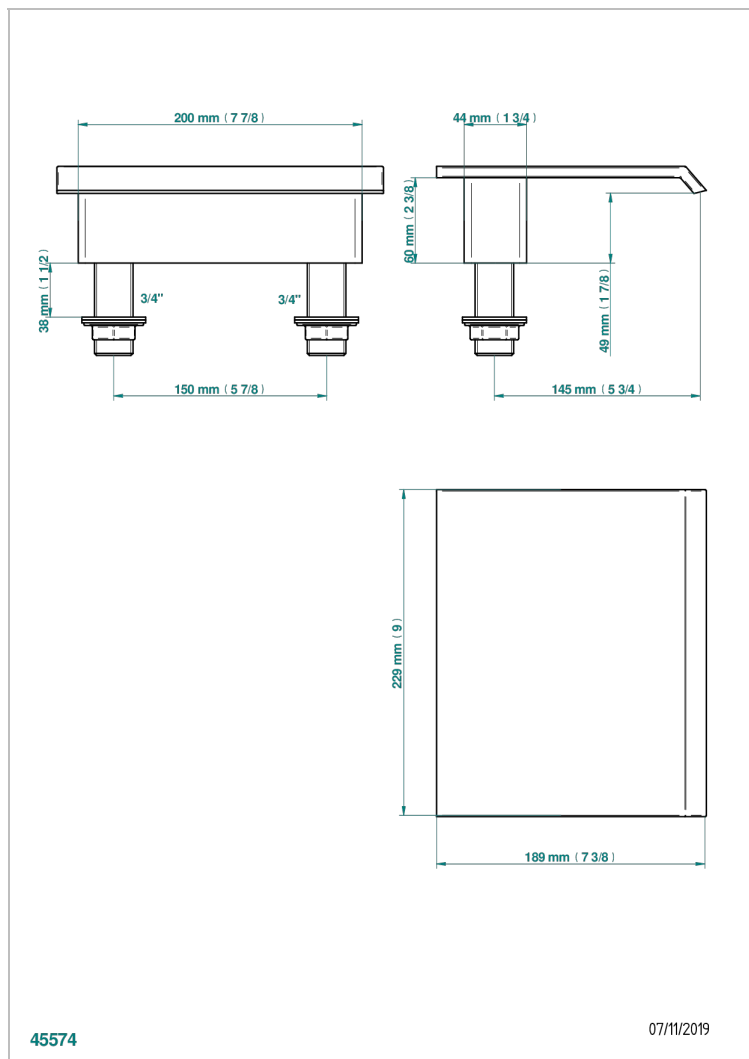

MARINA BLACK ONYX

A60-29NIA/A

Waterfall bath spout, deck mounted

THG®
PARIS

CHARACTERISTIC

- Marina black Onyx
- Waterfall bath spout, deck mounted

RELATED SKU'S

- Ref. G00-77 Special Tee set for waterfall spout

AVAILABLE FINITIONS

Black nickel - D24
Chrome polished - A02
Chrome polished / gold polished - G02
Copper antique matt, coated - H07
Gold mat - F07
Gold polished - F01

Gold satiney - F03
Matt chrome (American satin) - C02
Matt nickel (American satin) - C01
Nickel antique / Sovereign - H28
Nickel polished - B01
Rose Gold - F27

Silver polished, antique - H03
Silver rhodium - F18
Soft gold - F30
Soft matt gold - F31