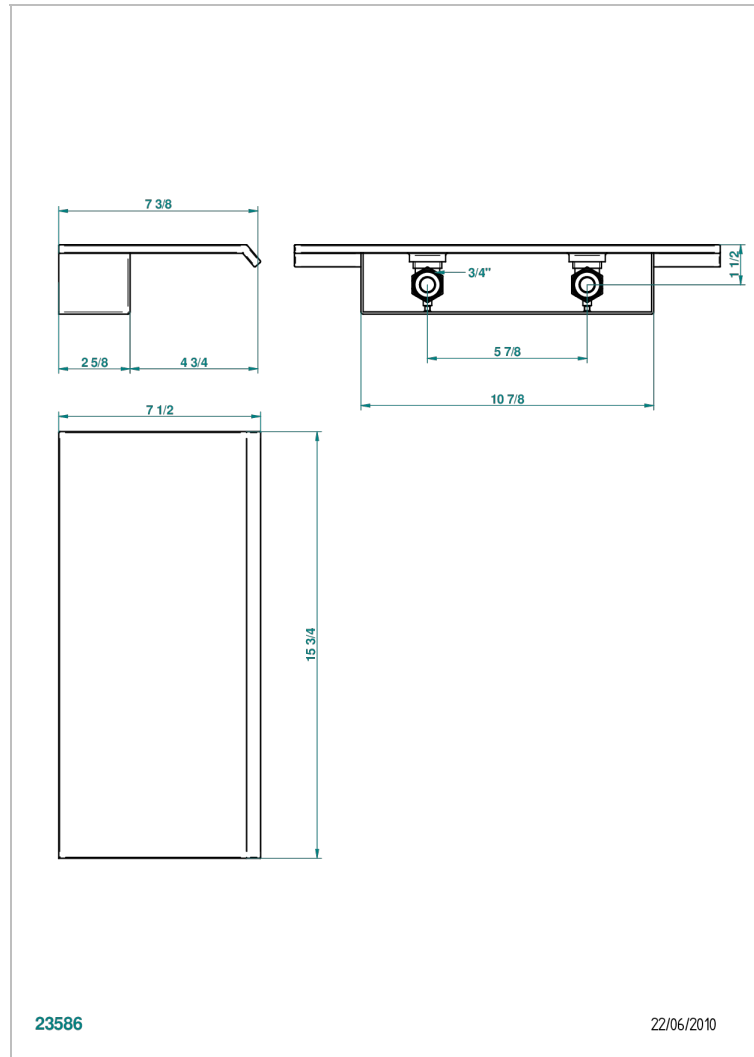

MARINA BLACK ONYX

A60-22NIA/D

Waterfall bath spout, wall mounted 15.3/4"

THG[®]
PARIS

23586

22/06/2010

CHARACTERISTIC

- Marina black Onyx
- Waterfall bath spout, wall mounted 15.3/4"