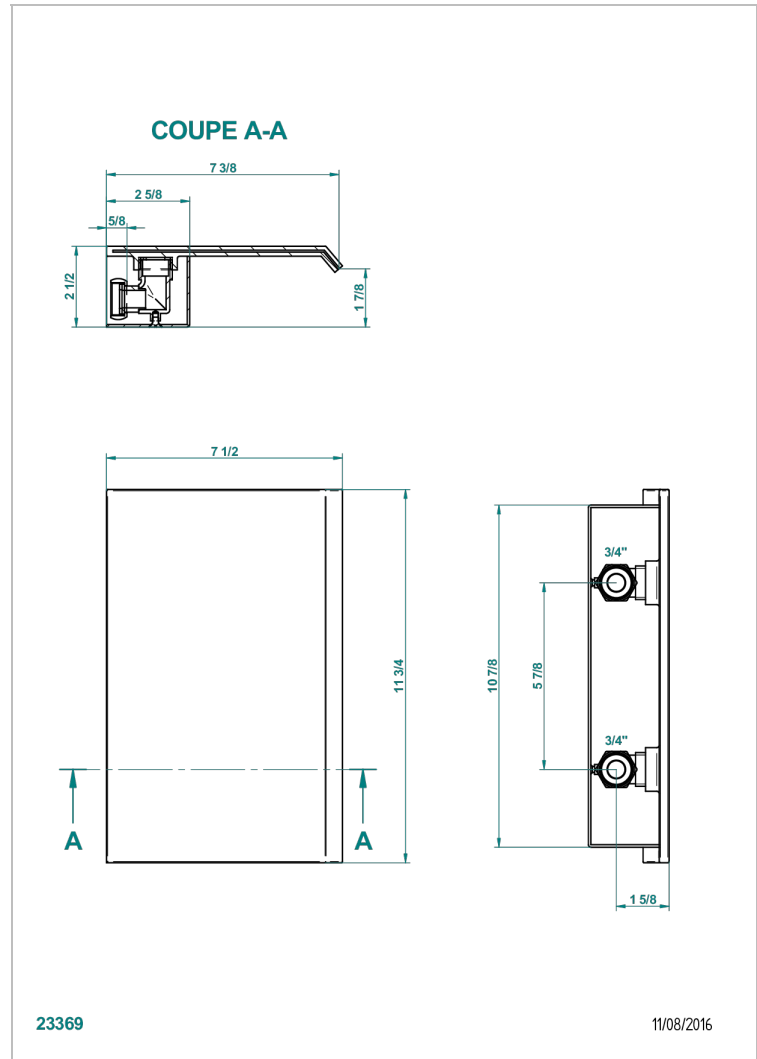

# MARINA BLACK ONYX

A60-22NIA/B

Waterfall bath spout, wall mounted 11.3/4"

## CHARACTERISTIC

- Marina black Onyx
- Waterfall bath spout, wall mounted 11.3/4"