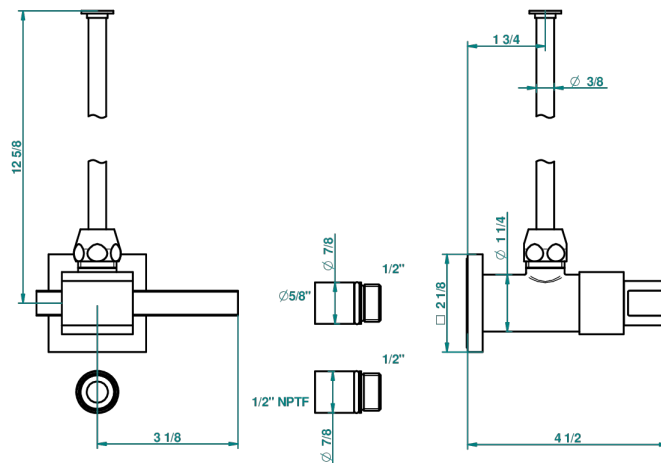

# MARINA BLACK ONYX

A60-181/SWC

Angle supply valve with 3/8" adaptor set for toilet

THG<sup>®</sup>  
PARIS

31028

08/10/2008

## CHARACTERISTIC

- Marina black Onyx
- Angle supply valve with 3/8" adaptor set for toilet