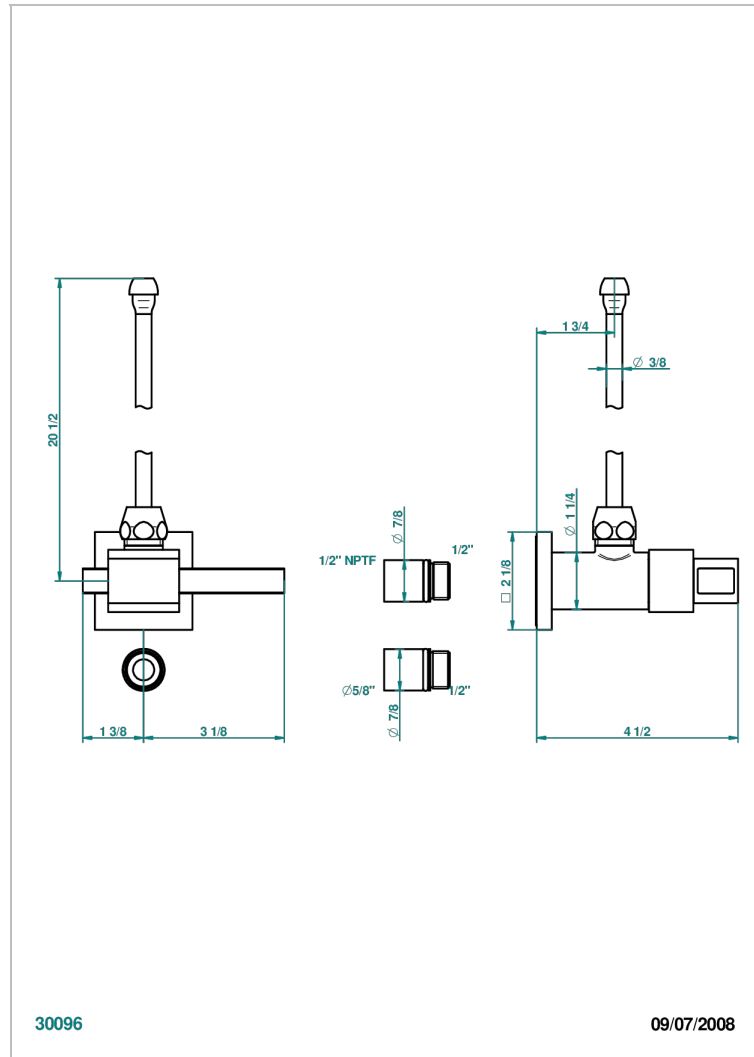

MARINA BLACK ONYX

A60-181/SLA

Angle supply valve with 3/8" adaptor set

CHARACTERISTIC

- Marina black Onyx
- Angle supply valve with 3/8" adaptor set

AVAILABLE FINITIONS

Black nickel - D24
Chrome polished - A02
Chrome polished / gold polished - G02
Copper antique matt, coated - H07
Gold mat - F07
Gold polished - F01