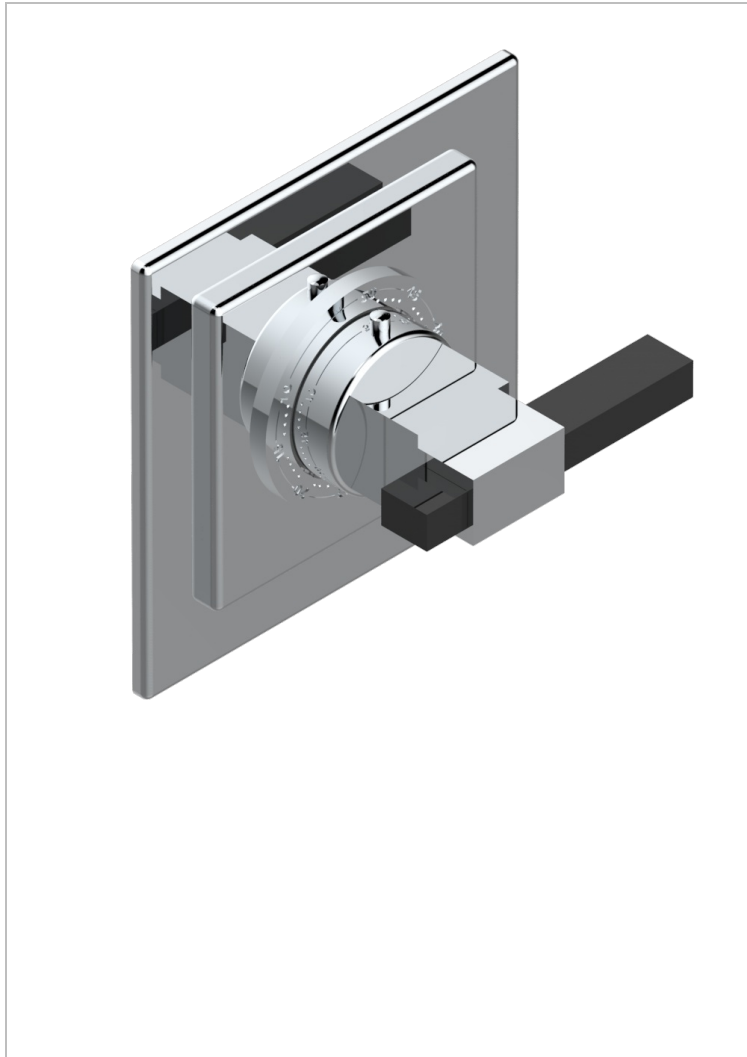

# MARINA BLACK ONYX

A60-15EN16EC

Trim plate and handle for eurotherm valve 8200/us & 8300/us

5EC

25618

28/06/2010

## CHARACTERISTIC

- Marina black Onyx
- Trim plate and handle for eurotherm valve 8200/us & 8300/us

## AVAILABLE FINITIONS

Black nickel - D24  
Chrome polished - A02  
Chrome polished / gold polished - G02  
Copper antique matt, coated - H07  
Gold mat - F07  
Gold polished - F01

Gold satiney - F03  
Matt chrome (American satin) - C02  
Matt nickel (American satin) - C01  
Nickel antique / Sovereign - H28  
Nickel polished - B01  
Rose Gold - F27