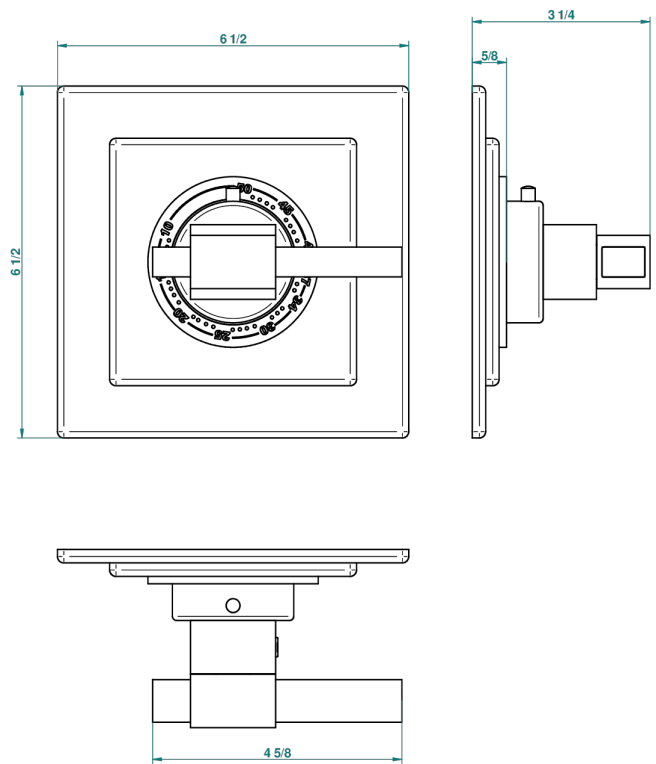

# MARINA BLACK ONYX

A60-15EN16EC

Trim plate and handle for eurotherm valve 8200/us & 8300/us

5EC

25618

28/06/2010

## CHARACTERISTIC

- Marina black Onyx
- Trim plate and handle for eurotherm valve 8200/us & 8300/us