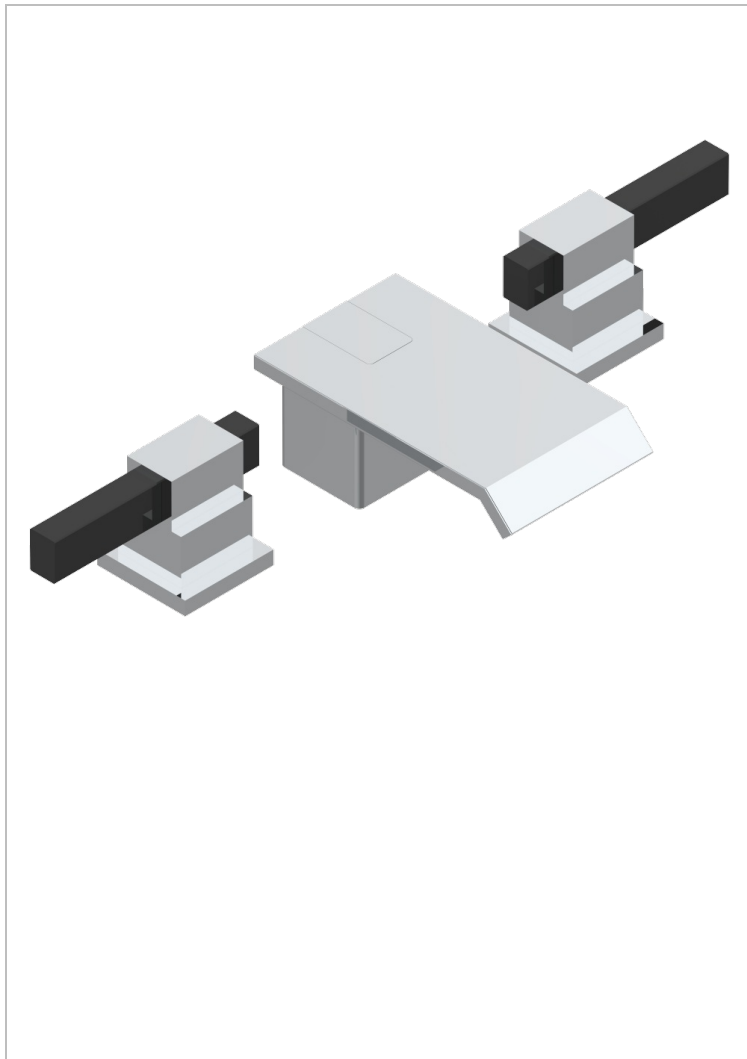

# MARINA BLACK ONYX

A60-151/US

Widespread lavatory set with drain

## CHARACTERISTIC

- Marina black Onyx
- Widespread lavatory set with drain