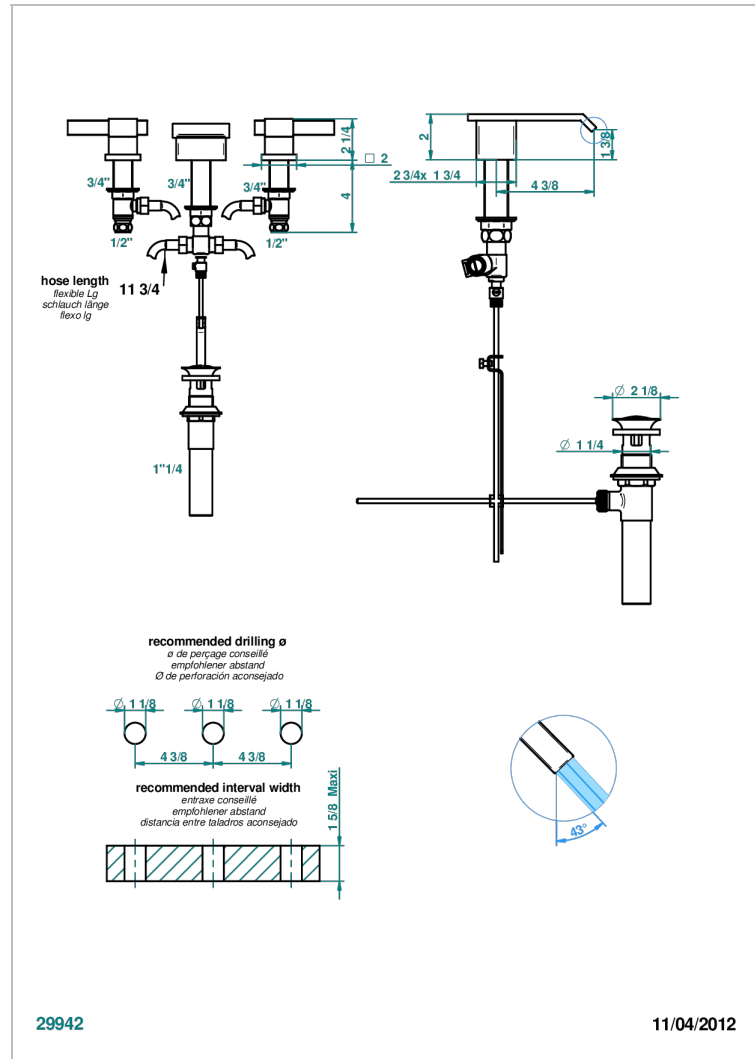

# MARINA BLACK ONYX

A60-151/US

Widespread lavatory set with drain

## CHARACTERISTIC

- Marina black Onyx
- Widespread lavatory set with drain

## TECHNICAL SPECS

- Recommandé : 3 bars (max. 5 bars) - Advised : 43,5 psi (max. 72 psi)
- 5,7 l/min à 3 bars (1.5 gpm at 43.5 psi)
- 1.2 gpm on demand in accordance with California's rules