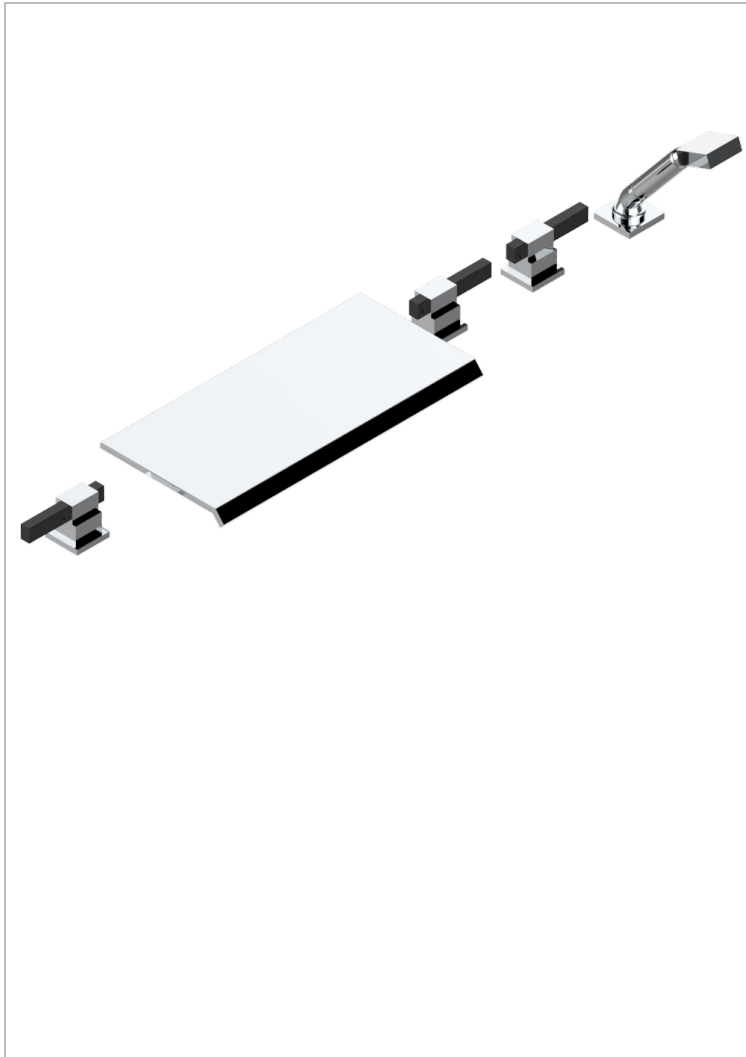

MARINA BLACK ONYX

A60-1120/DUS

Deck mounted 3 valves roman tub set with handspray and diverter

CHARACTERISTIC

- Marina black Onyx
- Deck mounted 3 valves roman tub set with handspray and diverter

TECHNICAL SPECS

- Recommandé : 3 bars (max. 5 bars) - Advised : 43,5 psi (max. 72 psi)
- Bec : 35 l/min à 3 bars (9.26 gpm at 43.5 psi)
- Pomme : 9,5 l/min à 3 bars (2.50 gpm at 43.5 psi)
- Douchette : 9,5 l/min à 3 bars (2.50 gpm at 43.5 psi)

AVAILABLE FINITIONS

Black nickel - D24
 Chrome polished - A02
 Chrome polished / gold polished - G02
 Copper antique matt, coated - H07
 Gold mat - F07
 Gold polished - F01

Gold satiney - F03
 Matt chrome (American satin) - C02
 Matt nickel (American satin) - C01
 Nickel antique / Sovereign - H28
 Nickel polished - B01
 Rose Gold - F27