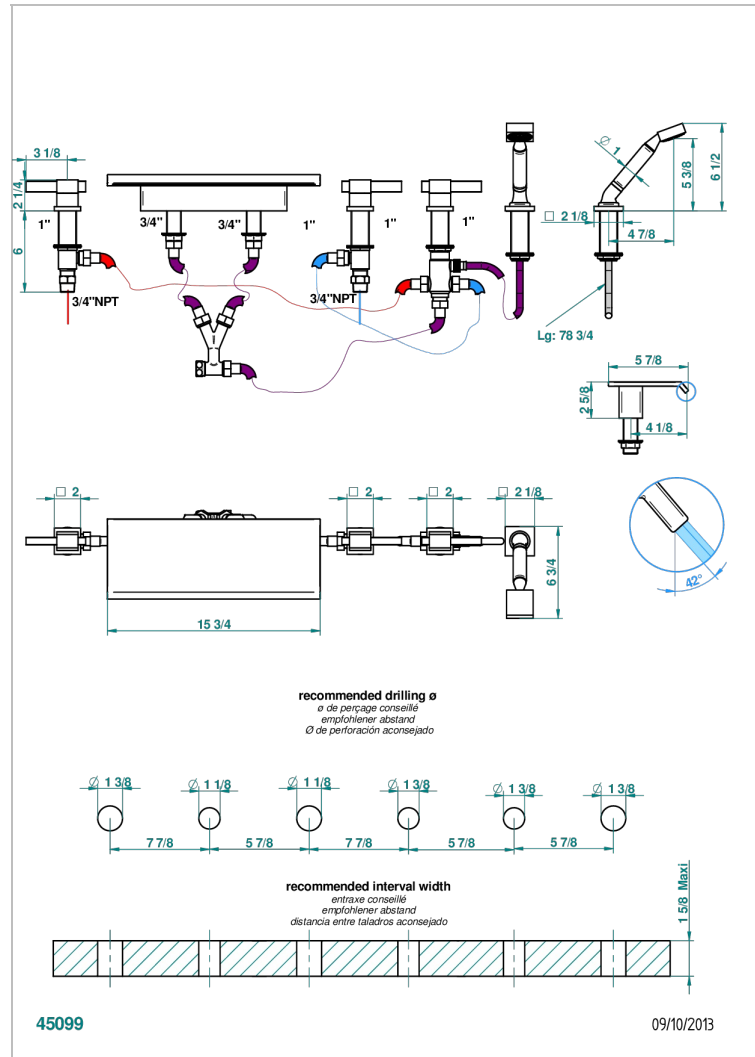

MARINA BLACK ONYX

A60-1120/DUS

Deck mounted 3 valves roman tub set with handspray and diverter

CHARACTERISTIC

- Marina black Onyx
- Deck mounted 3 valves roman tub set with handspray and diverter

TECHNICAL SPECS

- Recommandé : 3 bars (max. 5 bars) - Advised : 43,5 psi (max. 72 psi)
- Bec : 35 l/min à 3 bars (9.26 gpm at 43.5 psi)
- Pomme : 9,5 l/min à 3 bars (2.50 gpm at 43.5 psi)
- Douchette : 9,5 l/min à 3 bars (2.50 gpm at 43.5 psi)