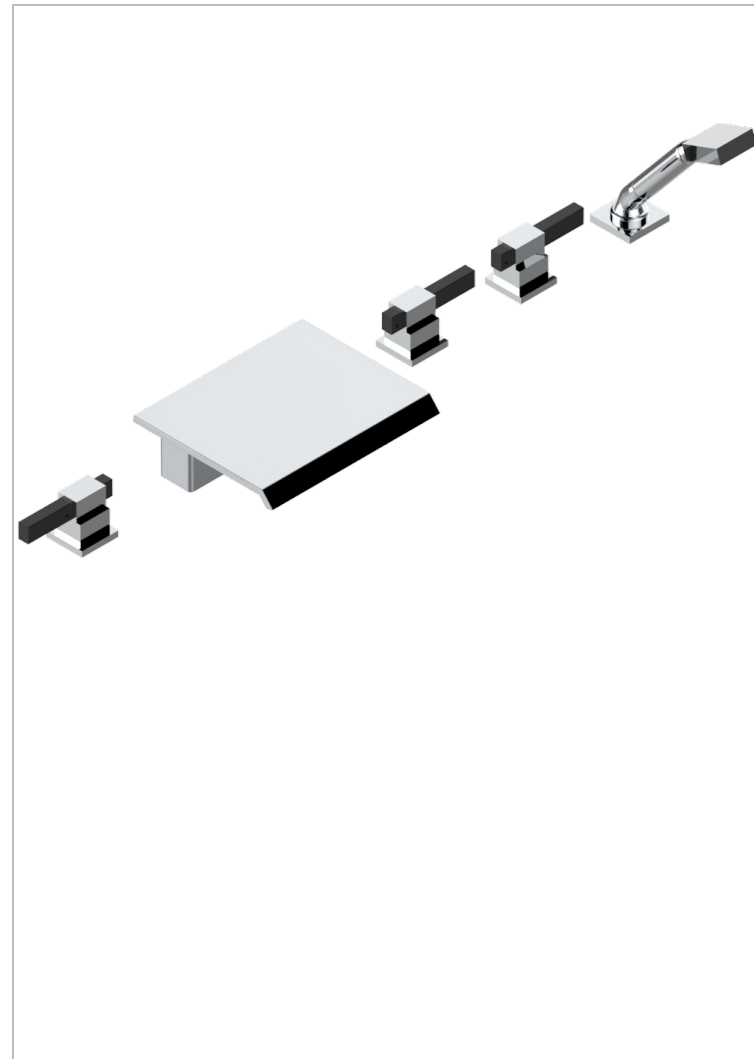

MARINA BLACK ONYX

A60-1120/AUS

Deck mounted 3 valves roman tub set with handspray and diverter

CHARACTERISTIC

- Marina black Onyx
- Deck mounted 3 valves roman tub set with handspray and diverter

TECHNICAL SPECS

- Recommandé : 3 bars (max. 5 bars) - Advised : 43,5 psi (max. 72 psi)
- Bec : 35 l/min à 3 bars (9.26 gpm at 43.5 psi)
- Pomme : 9,5 l/min à 3 bars (2.50 gpm at 43.5 psi)
- Douchette : 9,5 l/min à 3 bars (2.50 gpm at 43.5 psi)