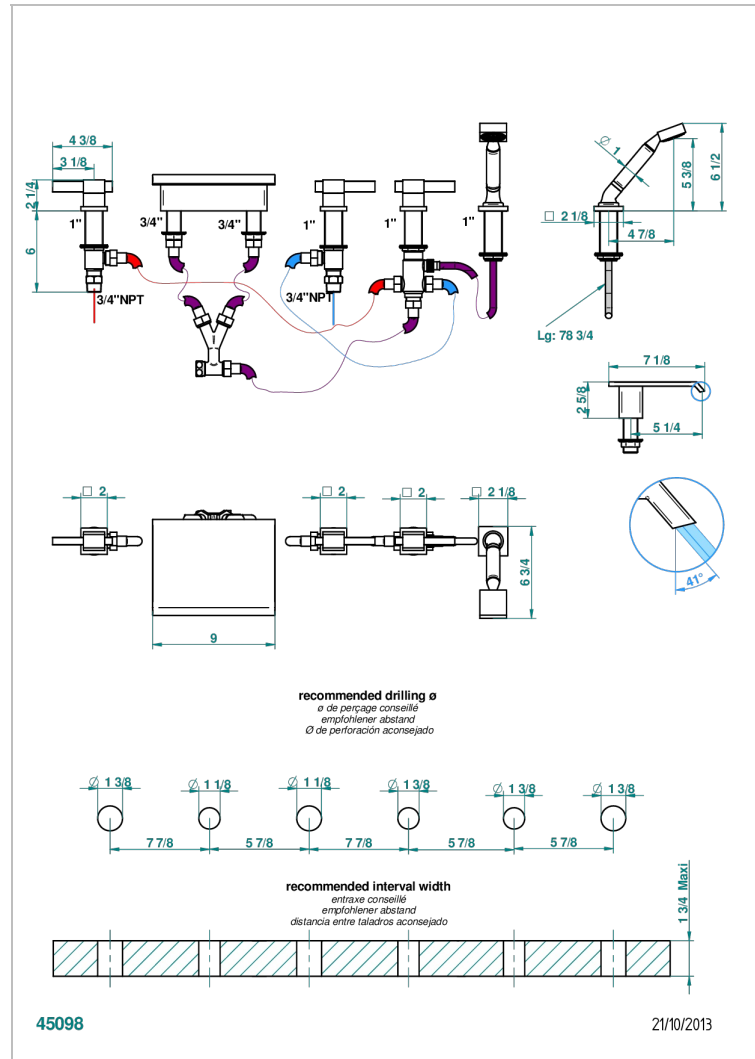

MARINA BLACK ONYX

A60-1120/AUS

Deck mounted 3 valves roman tub set with handspray and diverter

CHARACTERISTIC

- Marina black Onyx
- Deck mounted 3 valves roman tub set with handspray and diverter

TECHNICAL SPECS

- Recommandé : 3 bars (max. 5 bars) - Advised : 43,5 psi (max. 72 psi)
- Bec : 35 l/min à 3 bars (9.26 gpm at 43.5 psi)
- Pomme : 9,5 l/min à 3 bars (2.50 gpm at 43.5 psi)
- Douchette : 9,5 l/min à 3 bars (2.50 gpm at 43.5 psi)