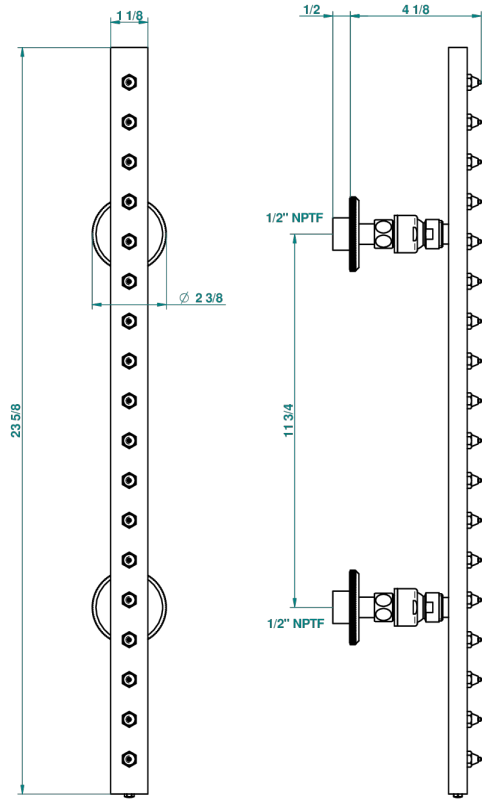

# TRADITION CRISTAL

A59-900/US

Rain-bar, rectangular with 18 picots, 23 1/2" long - with easyclean system

THG<sup>®</sup>  
PARIS

17532

26/01/2009

## CHARACTERISTIC

- Tradition Cristal
- Rain-bar, rectangular with 18 picots, 23 1/2" long - with easyclean system