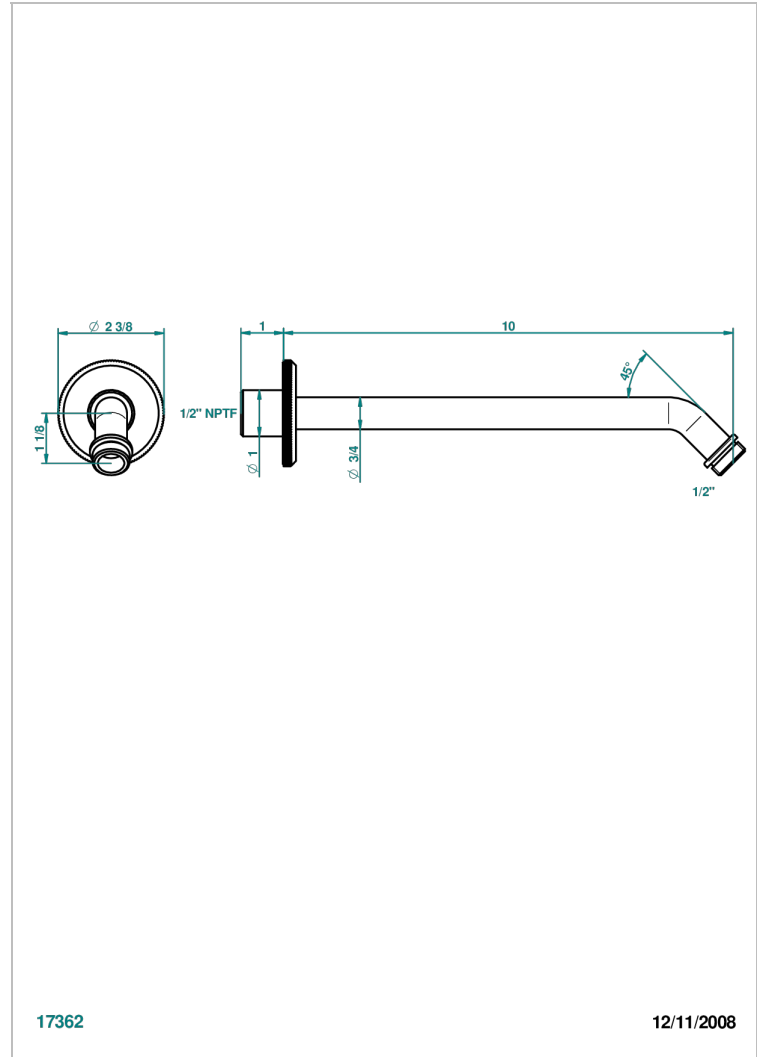

TRADITION CRISTAL

A59-84/US

Horizontal shower arm, 45°, lg: 10"

THG[®]
PARIS

17362

12/11/2008

CHARACTERISTIC

- Tradition Cristal
- Horizontal shower arm, 45°, lg: 10"