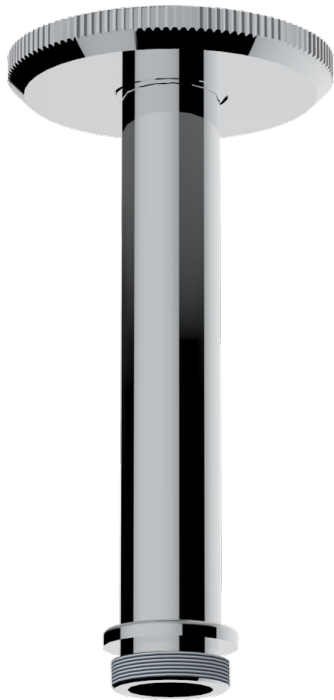

# TRADITION CRISTAL

A59-82V/US

Vertical shower arm ceiling mounted 1/2" connection

THG<sup>®</sup>  
PARIS

17526

19/11/2008

## CHARACTERISTIC

- Tradition Cristal
- Vertical shower arm ceiling mounted 1/2" connection

## AVAILABLE FINITIONS

Black nickel - D24

Blush PVD - H62

Brass color PVD - H49

Brown bronze color PVD - F33

Chrome polished - A02

Chrome polished / gold polished - G02

Copper antique matt, coated - H07

Nickel antique / Sovereign - H28

Nickel color PVD - H55

Nickel polished - B01

Rose Gold - F27

Satin chrome - C03

Silver polished, antique - H03

Silver rhodium - F18

Soft gold - F30