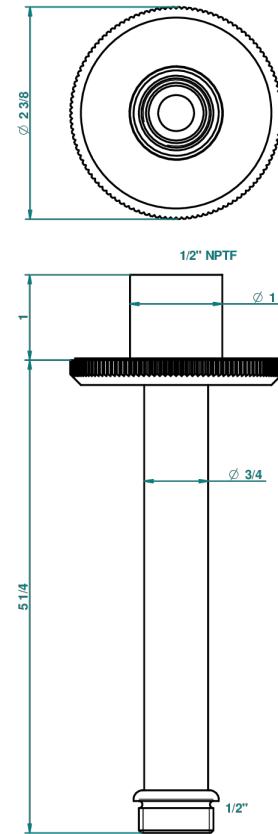

# TRADITION CRISTAL

A59-82V/US

Vertical shower arm ceiling mounted 1/2" connection

THG<sup>®</sup>  
PARIS

17526

19/11/2008

## CHARACTERISTIC

- Tradition Cristal
- Vertical shower arm ceiling mounted 1/2" connection

## AVAILABLE FINITIONS

Black nickel - D24

Blush PVD - H62

Brass color PVD - H49

Brown bronze color PVD - F33

Chrome polished - A02

Chrome polished / gold polished - G02

Copper antique matt, coated - H07

Nickel antique / Sovereign - H28

Nickel color PVD - H55

Nickel polished - B01

Rose Gold - F27

Satin chrome - C03

Silver polished, antique - H03

Silver rhodium - F18

Soft gold - F30