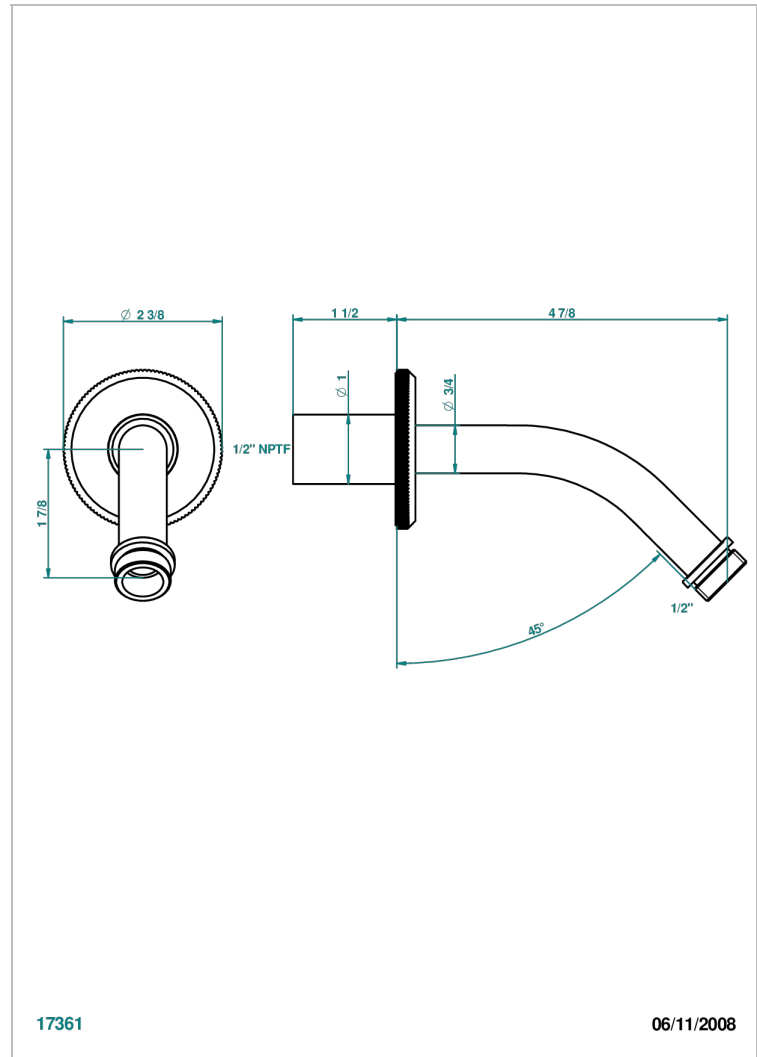

# TRADITION CRISTAL

A59-82/US

Horizontal shower arm, 45°, lg: 4" 3/4

THG<sup>®</sup>  
PARIS

17361

06/11/2008

## CHARACTERISTIC

- Tradition Cristal
- Horizontal shower arm, 45°, lg: 4" 3/4