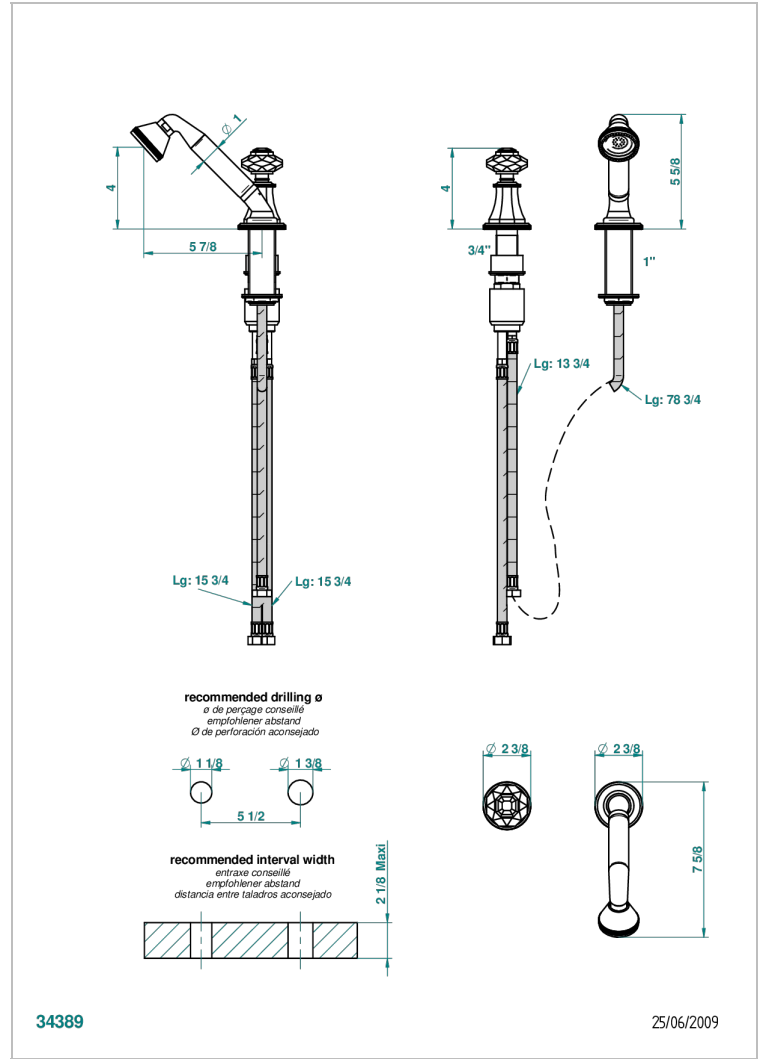

TRADITION CRISTAL

A59-6532/60A

Deck mounted mixer with handshower, progressive cartridge

THG[®]
PARIS

CHARACTERISTIC

- Tradition Cristal
- Deck mounted mixer with handshower, progressive cartridge

TECHNICAL SPECS

- Recommandé : 3 bars (max. 5 bars) - Advised : 43,5 psi (max. 72 psi)
- 8 l/min à 3 bars (2.12 gpm at 43.5 psi)

AVAILABLE FINITIONS

Black nickel - D24
Blush PVD - H62
Brass color PVD - H49
Brown bronze color PVD - F33
Chrome polished - A02
Chrome polished / gold polished - G02

Copper antique matt, coated - H07
Gold color PVD - H52
Gold mat - F07
Gold polished - F01
Gold satiny - F03
Graphite PVD - H64

Light coated bronze - D01
Matt Umber PVD - H67
Matt blush PVD - H60
Matt brass color PVD - H50
Matt brown bronze color PVD - F34
Matt chrome (American satin) - C02

Matt gold color PVD - H53
Matt graphite PVD - H65
Matt nickel (American satin) - C01
Matt nickel color PVD - H56
Nickel antique / Sovereign - H28
Nickel color PVD - H55

Nickel polished - B01
Rose Gold - F27
Satin chrome - C03
Silver polished, antique - H03
Silver rhodium - F18
Soft gold - F30