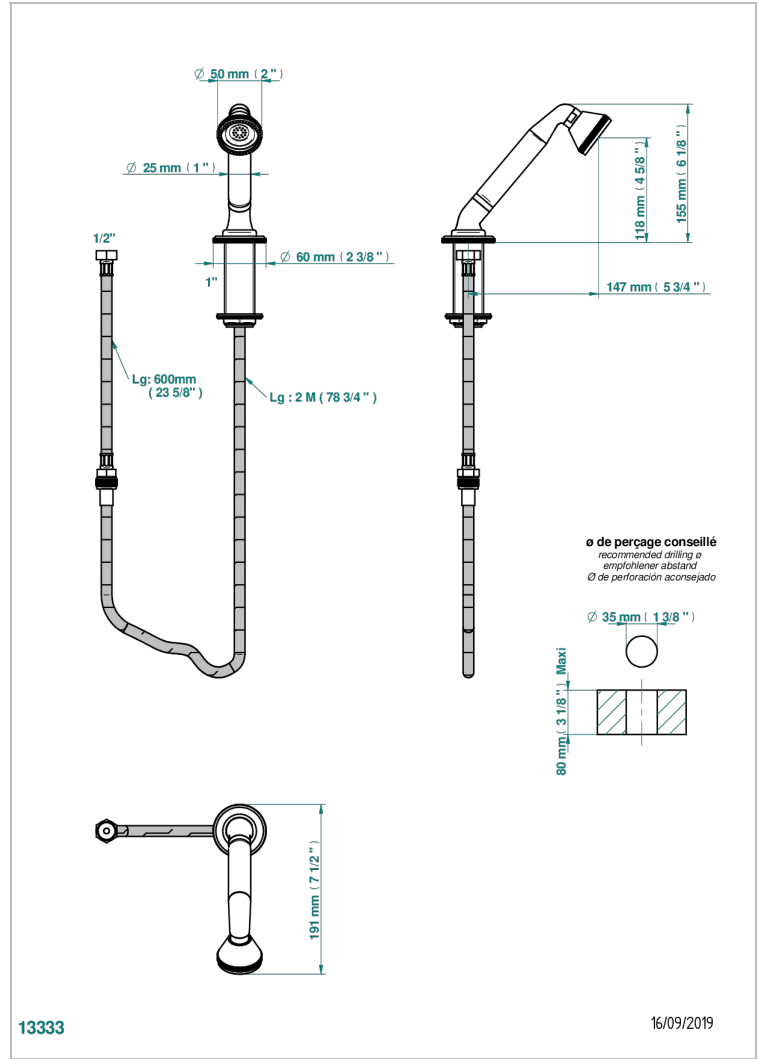

# TRADITION CRISTAL

A59-60A

Deck mounted hand shower, with hose

THG<sup>®</sup>  
PARIS

## CHARACTERISTIC

- Tradition Cristal
- Deck mounted hand shower, with hose