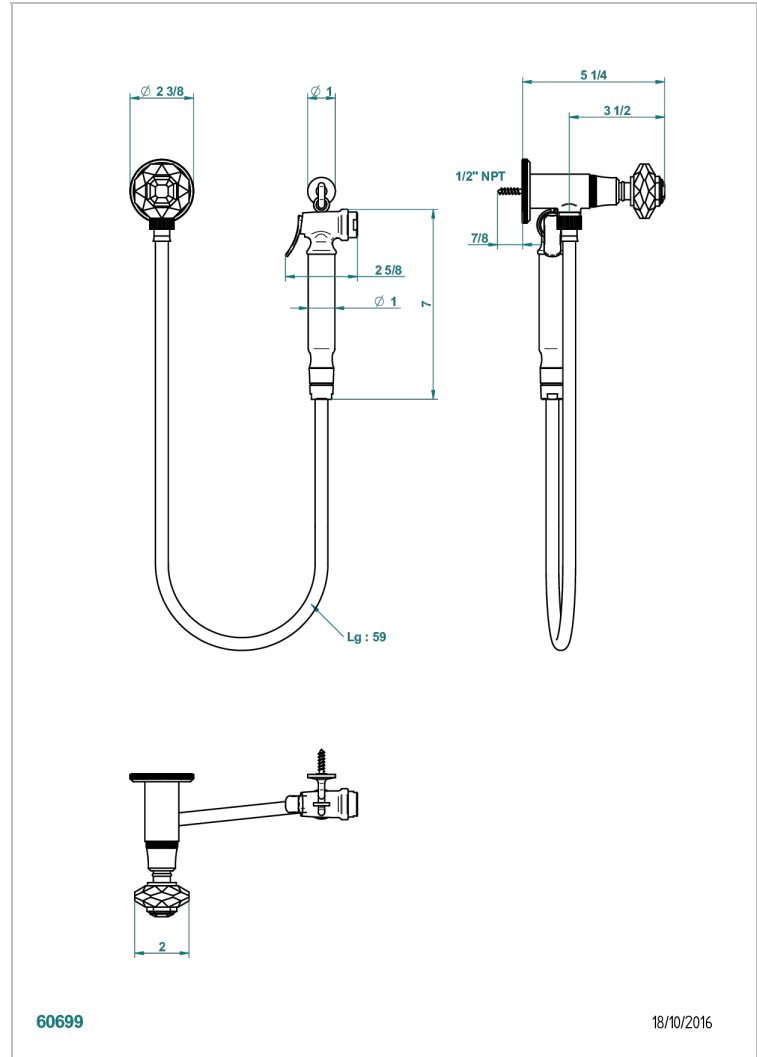

TRADITION CRISTAL

A59-5840/8US

Handheld spray bidet with hose, elbow and hook

THG[®]
PARIS

CHARACTERISTIC

- Tradition Cristal
- Handheld spray bidet with hose, elbow and hook

AVAILABLE FINITIONS

- Chrome polished - A02
- Chrome polished / gold polished - G02
- Gold polished - F01
- Nickel polished - B01