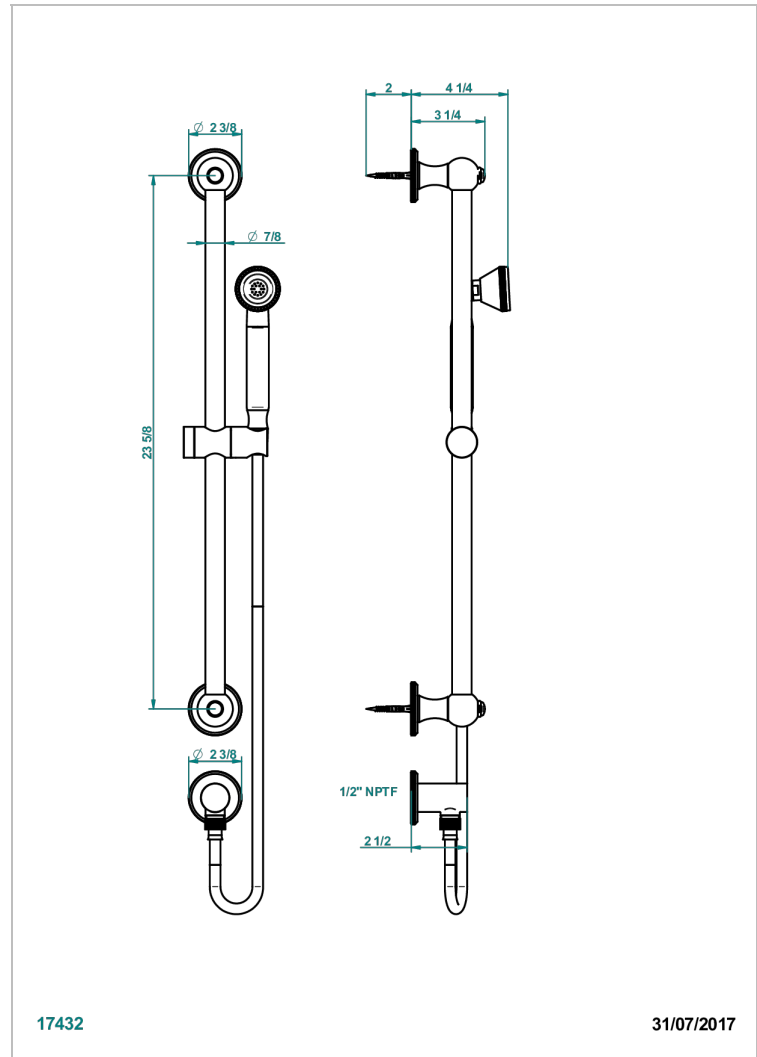

TRADITION CRISTAL

A59-58/US

Slide bar with handsower and elbow

THG[®]
PARIS

17432

31/07/2017

CHARACTERISTIC

- Tradition Cristal
- Slide bar with handsower and elbow

TECHNICAL SPECS

- Recommandé : 3 bars (max. 5 bars) - Advised : 43,5 psi (max. 72 psi)
- 9,5 l/min à 3 bars (2.5 gpm at 43.5 psi)

AVAILABLE FINITIONS

Black nickel - D24

Blush PVD - H62

Brass color PVD - H49

Matt graphite PVD - H65

Matt nickel (American satin) - C01

Matt nickel color PVD - H56

Nickel antique / Sovereign - H28

Nickel color PVD - H55

Nickel polished - B01

Rose Gold - F27

Satin chrome - C03