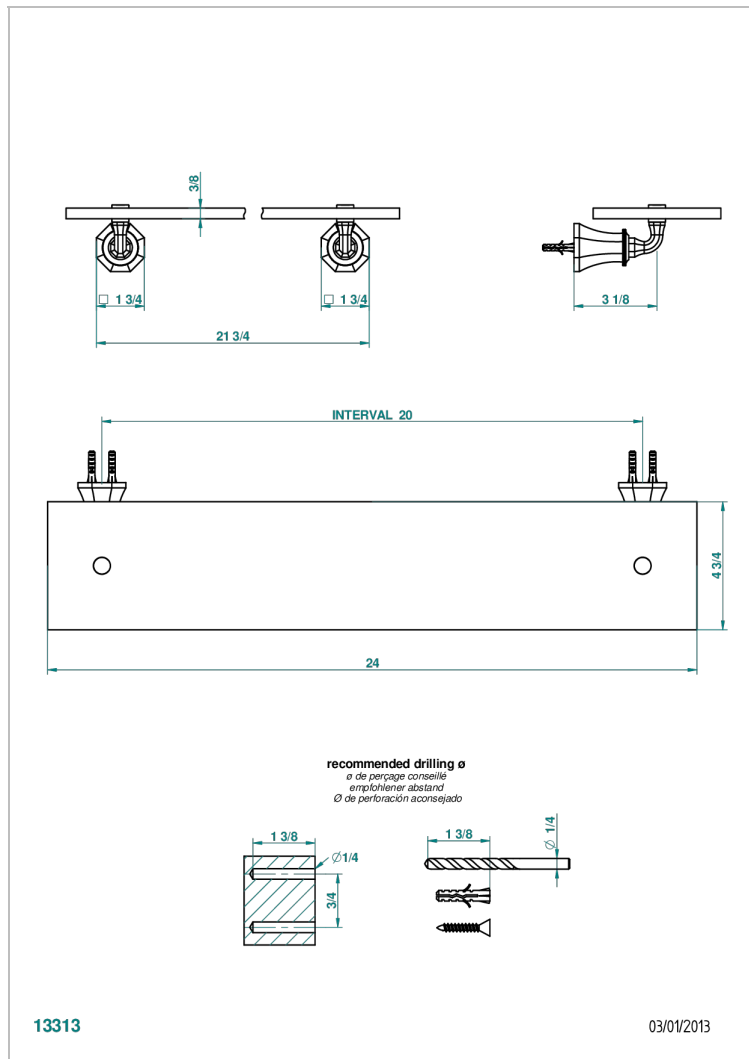

TRADITION CRISTAL

A59-564

Glass shelf with brackets

CHARACTERISTIC

- Tradition Cristal
- Glass shelf with brackets

AVAILABLE FINITIONS

Black nickel - D24
 Blush PVD - H62
 Brass color PVD - H49
 Brown bronze color PVD - F33
 Chrome polished - A02
 Chrome polished / gold polished - G02