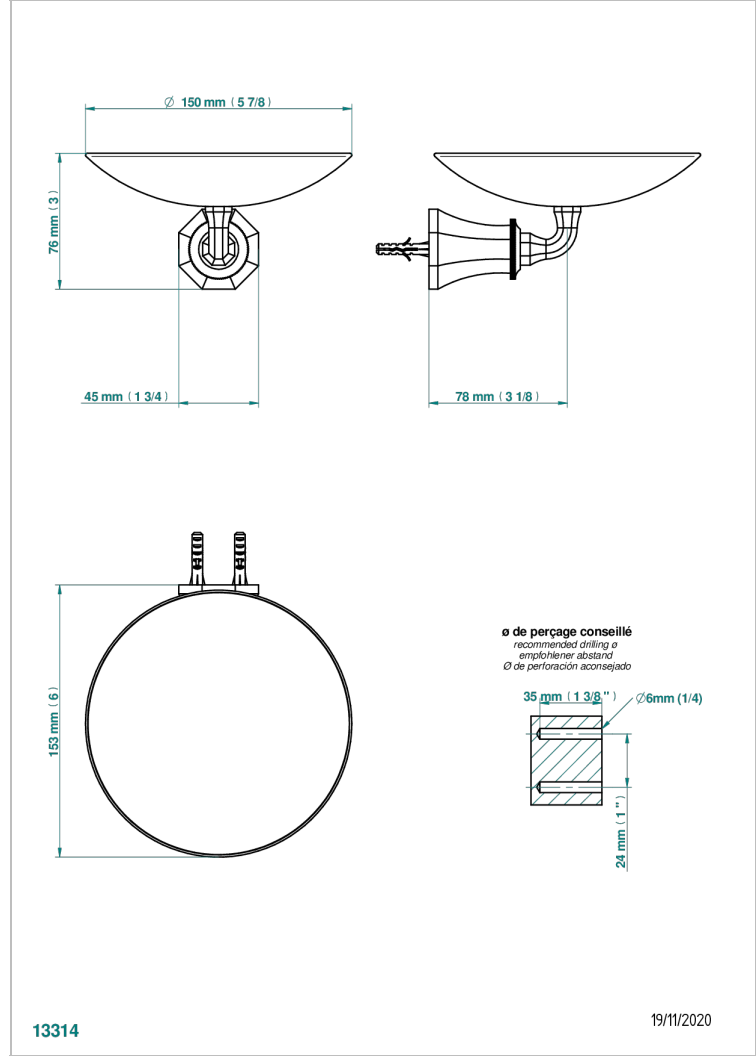

TRADITION CRISTAL

A59-546GM

Soap dish, wall mounted, 6" diameter

THG[®]
PARIS

CHARACTERISTIC

- Tradition Cristal
- Soap dish, wall mounted, 6" diameter

AVAILABLE FINITIONS

Black nickel - D24
Blush PVD - H62
Brass color PVD - H49
Brown bronze color PVD - F33
Chrome polished - A02
Chrome polished / gold polished - G02