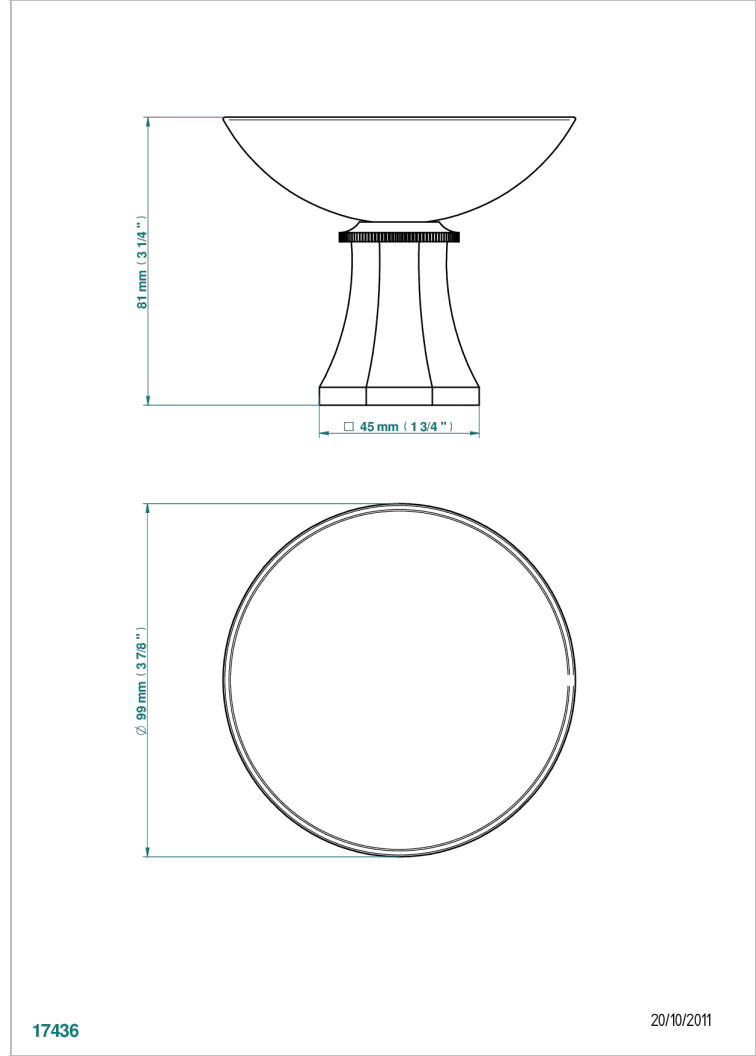

# TRADITION CRISTAL

A59-544

Soap dish, freestanding , 4" diameter

THG<sup>®</sup>  
PARIS

17436

20/10/2011

## CHARACTERISTIC

- Tradition Cristal
- Soap dish, freestanding , 4" diameter