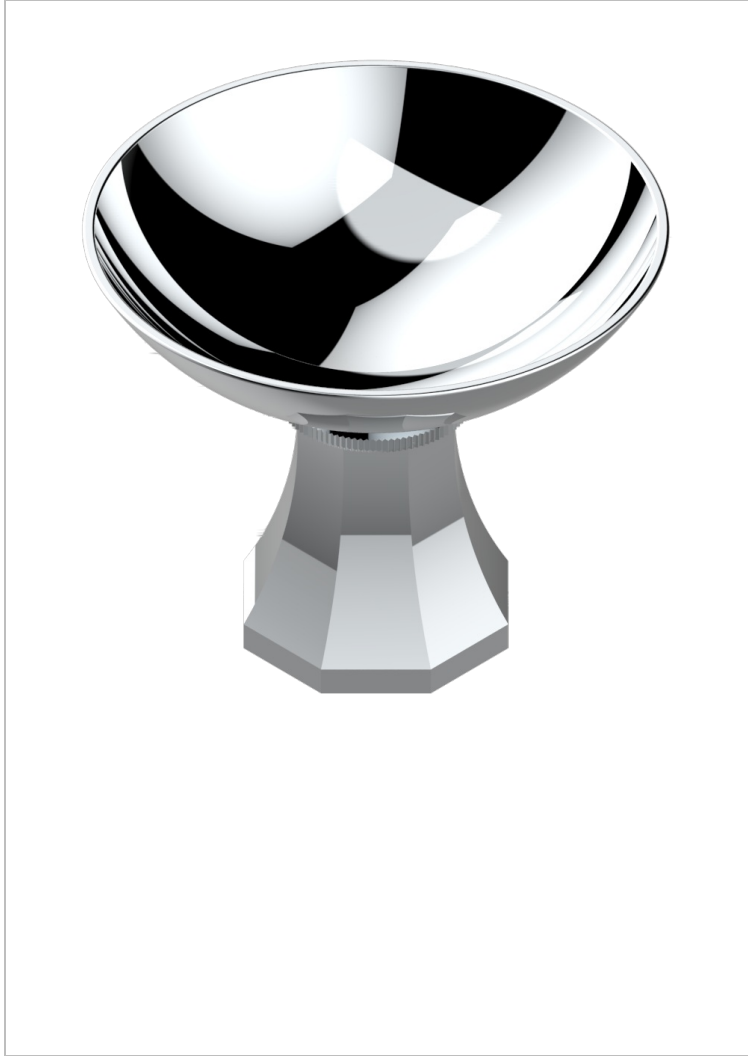

# TRADITION CRISTAL

A59-544

Soap dish, freestanding , 4" diameter

THG<sup>®</sup>  
PARIS

17436

20/10/2011

## CHARACTERISTIC

- Tradition Cristal
- Soap dish, freestanding , 4" diameter

## AVAILABLE FINITIONS

Black nickel - D24  
Blush PVD - H62  
Brass color PVD - H49  
Brown bronze color PVD - F33  
Chrome polished - A02  
Chrome polished / gold polished - G02

Copper antique matt, coated - H07  
Gold color PVD - H52  
Gold mat - F07  
Gold polished - F01  
Gold satiney - F03  
Graphite PVD - H64

Light coated bronze - D01  
Matt Umber PVD - H67  
Matt blush PVD - H60  
Matt brass color PVD - H50  
Matt brown bronze color PVD - F34  
Matt chrome (American satin) - C02

Matt gold color PVD - H53  
Matt graphite PVD - H65  
Matt nickel (American satin) - C01  
Matt nickel color PVD - H56  
Nickel antique / Sovereign - H28  
Nickel color PVD - H55