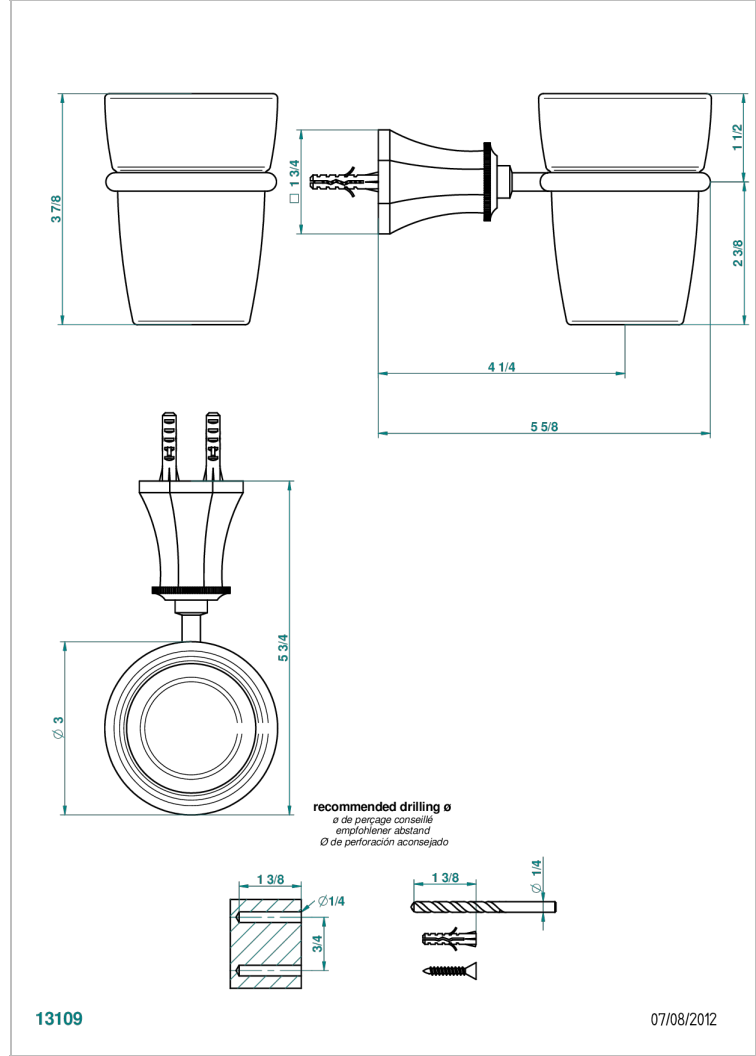

TRADITION CRISTAL

A59-536

Tumbler holder, wall mounted

THG[®]
PARIS

CHARACTERISTIC

- Tradition Cristal
- Tumbler holder, wall mounted

AVAILABLE FINITIONS

Black nickel - D24
Blush PVD - H62
Brass color PVD - H49
Brown bronze color PVD - F33
Chrome polished - A02
Chrome polished / gold polished - G02