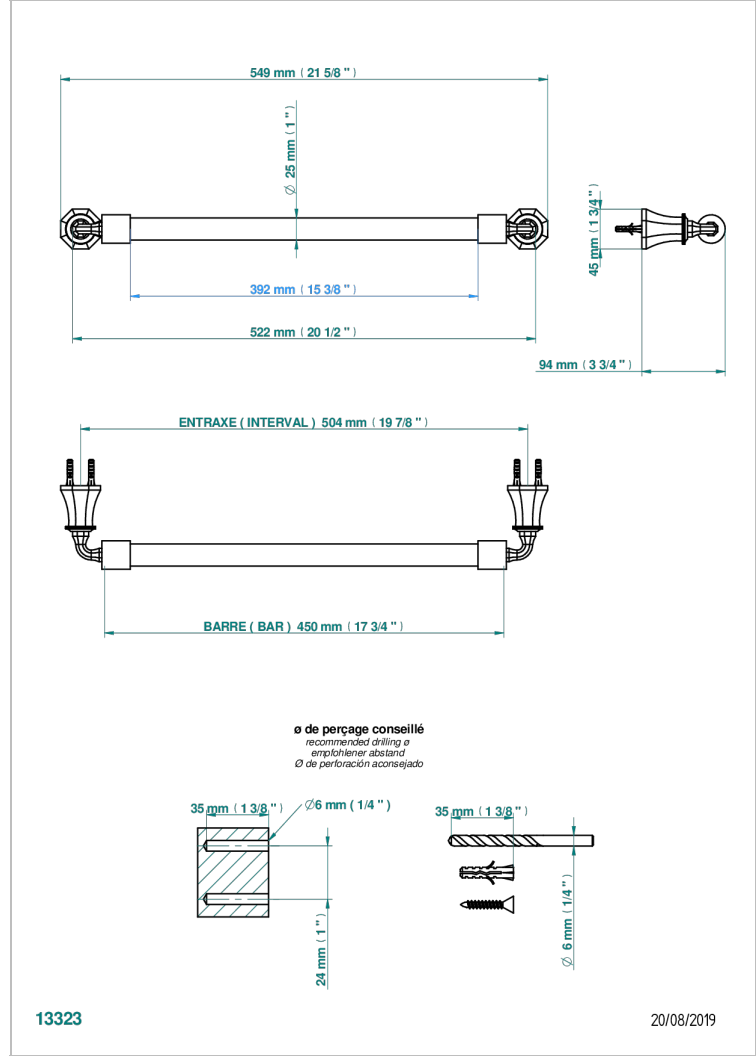

TRADITION CRISTAL

A59-526/45

Towel bar, 18" long

THG[®]
PARIS

CHARACTERISTIC

- Tradition Cristal
- Towel bar, 18" long

AVAILABLE FINITIONS

Black nickel - D24
 Blush PVD - H62
 Brass color PVD - H49
 Brown bronze color PVD - F33
 Chrome polished - A02
 Chrome polished / gold polished - G02