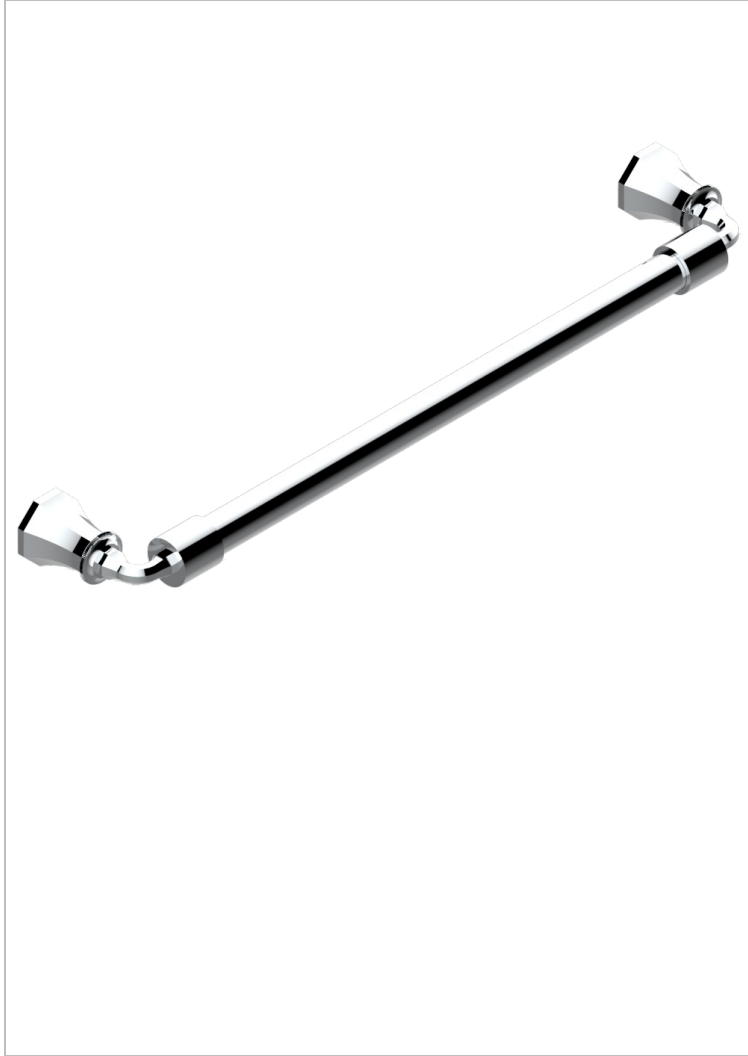

TRADITION CRISTAL

A59-526/45

Towel bar, 18" long

THG[®]
PARIS

CHARACTERISTIC

- Tradition Cristal
- Towel bar, 18" long

AVAILABLE FINITIONS

Black nickel - D24
 Blush PVD - H62
 Brass color PVD - H49
 Brown bronze color PVD - F33
 Chrome polished - A02
 Chrome polished / gold polished - G02

Copper antique matt, coated - H07
 Gold color PVD - H52
 Gold mat - F07
 Gold polished - F01
 Gold satiney - F03
 Graphite PVD - H64

Light coated bronze - D01
 Matt Umber PVD - H67
 Matt blush PVD - H60
 Matt brass color PVD - H50
 Matt brown bronze color PVD - F34
 Matt chrome (American satin) - C02

Matt gold color PVD - H53
 Matt graphite PVD - H65
 Matt nickel (American satin) - C01
 Matt nickel color PVD - H56
 Nickel antique / Sovereign - H28
 Nickel color PVD - H55

Nickel polished - B01
 Rose Gold - F27
 Satin chrome - C03
 Silver polished, antique - H03
 Silver rhodium - F18
 Soft gold - F30