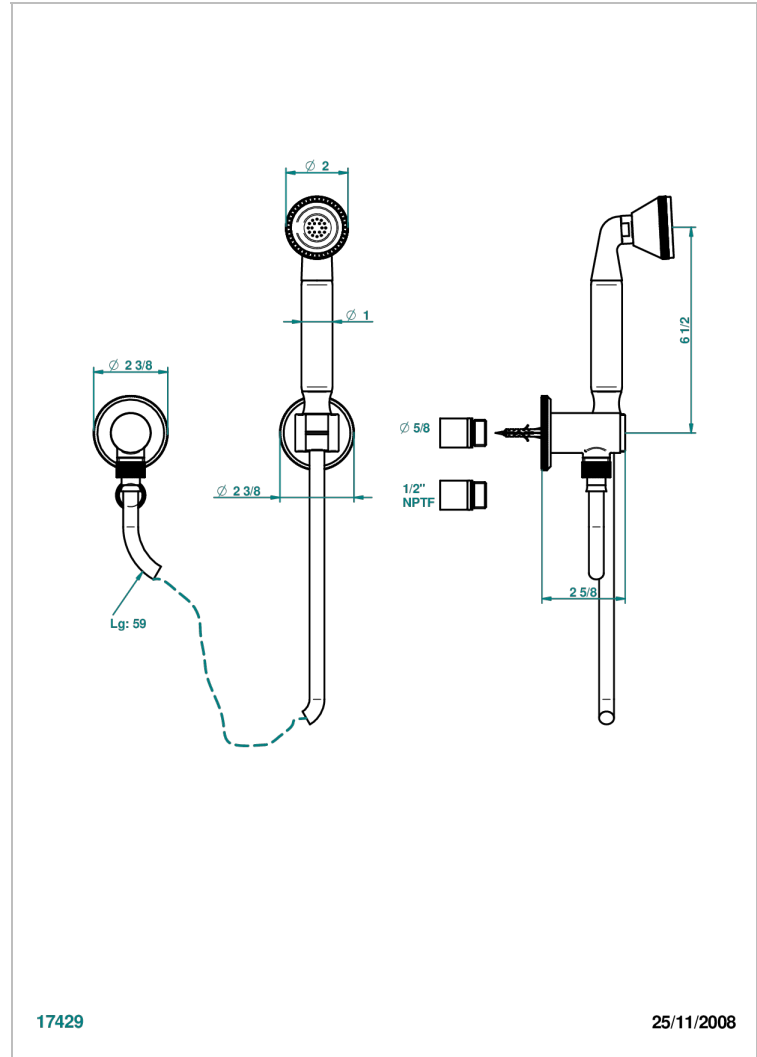

TRADITION CRISTAL

A59-52/US

Wall mounted handshower with separate fixed hook

THG[®]
PARIS

17429

25/11/2008

CHARACTERISTIC

- Tradition Cristal
- Wall mounted handshower with separate fixed hook

TECHNICAL SPECS

- Recommandé : 3 bars (max. 5 bars) - Advised : 43,5 psi (max. 72 psi)
- 9,5 l/min à 3 bars (2.5 gpm at 43.5 psi)

AVAILABLE FINITIONS

Black nickel - D24
Blush PVD - H62
Brass color PVD - H49
Brown bronze color PVD - F33
Chrome polished - A02
Chrome polished / gold polished - G02

Copper antique matt, coated - H07
Gold color PVD - H52
Gold mat - F07
Gold polished - F01
Gold satiney - F03
Graphite PVD - H64

Light coated bronze - D01
Matt Umber PVD - H67
Matt blush PVD - H60
Matt brass color PVD - H50
Matt brown bronze color PVD - F34
Matt chrome (American satin) - C02

Matt gold color PVD - H53
Matt graphite PVD - H65
Matt nickel (American satin) - C01
Matt nickel color PVD - H56
Nickel antique / Sovereign - H28
Nickel color PVD - H55

Nickel polished - B01
Rose Gold - F27
Satin chrome - C03
Silver polished, antique - H03
Silver rhodium - F18
Soft gold - F30