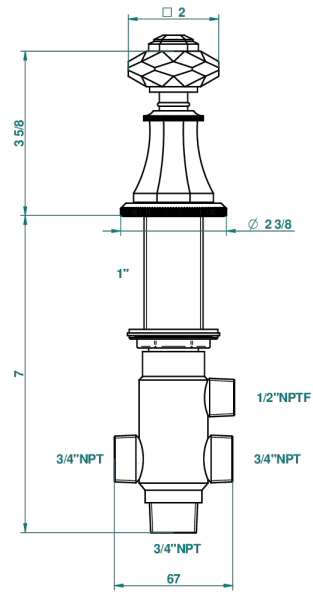

TRADITION CRISTAL

A59-504VGUS

2-function deck diverter with trim

20371

15/05/2013

CHARACTERISTIC

- Tradition Cristal
- 2-function deck diverter with trim

AVAILABLE FINITIONS

Black nickel - D24
Blush PVD - H62
Brass color PVD - H49
Brown bronze color PVD - F33
Chrome polished - A02
Chrome polished / gold polished - G02

Copper antique matt, coated - H07
Gold color PVD - H52
Gold mat - F07
Gold polished - F01
Gold satiney - F03
Graphite PVD - H64

Light coated bronze - D01
Matt Umber PVD - H67
Matt blush PVD - H60
Matt brass color PVD - H50
Matt brown bronze color PVD - F34
Matt chrome (American satin) - C02

Matt gold color PVD - H53
Matt graphite PVD - H65
Matt nickel (American satin) - C01
Matt nickel color PVD - H56
Nickel antique / Sovereign - H28
Nickel color PVD - H55

Nickel polished - B01
Rose Gold - F27
Satin chrome - C03
Silver polished, antique - H03
Silver rhodium - F18
Soft gold - F30