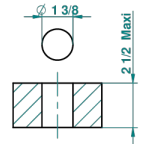

TRADITION CRISTAL

A59-504VGUS

2-function deck diverter with trim

20371

15/05/2013

CHARACTERISTIC

- Tradition Cristal
- 2-function deck diverter with trim

AVAILABLE FINITIONS

Black nickel - D24
Blush PVD - H62
Brass color PVD - H49
Brown bronze color PVD - F33
Chrome polished - A02
Chrome polished / gold polished - G02

Copper antique matt, coated - H07
Gold color PVD - H52
Gold mat - F07
Gold polished - F01
Gold satiney - F03
Graphite PVD - H64

Light coated bronze - D01
Matt Umber PVD - H67
Matt blush PVD - H60
Matt brass color PVD - H50
Matt brown bronze color PVD - F34
Matt chrome (American satin) - C02

Matt gold color PVD - H53
Matt graphite PVD - H65
Matt nickel (American satin) - C01
Matt nickel color PVD - H56
Nickel antique / Sovereign - H28
Nickel color PVD - H55

Nickel polished - B01
Rose Gold - F27
Satin chrome - C03
Silver polished, antique - H03
Silver rhodium - F18
Soft gold - F30