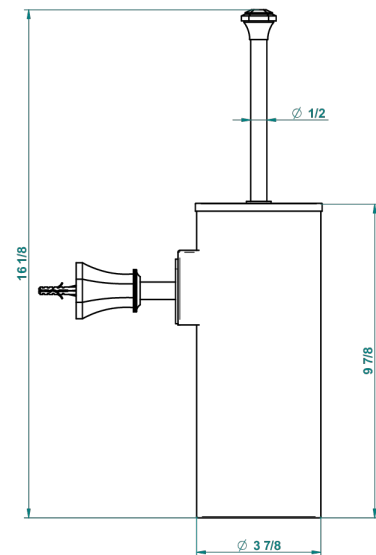

TRADITION CRISTAL

A59-4720C

Metal toilet brush holder with brush with cover wall mounted

22877

04/11/2015

CHARACTERISTIC

- Tradition Cristal
- Metal toilet brush holder with brush with cover wall mounted

AVAILABLE FINITIONS

Black nickel - D24

Blush PVD - H62

Brass color PVD - H49

Brown bronze color PVD - F33

Chrome polished - A02

Chrome polished / gold polished - G02

Copper antique matt, coated - H07

Gold color PVD - H52

Gold mat - F07

Gold polished - F01

Gold satiny - F03

Graphite PVD - H64

Light coated bronze - D01

Matt Umber PVD - H67

Matt blush PVD - H60

Matt brass color PVD - H50

Matt brown bronze color PVD - F34

Matt chrome (American satin) - C02

Matt gold color PVD - H53

Matt graphite PVD - H65

Matt nickel (American satin) - C01

Matt nickel color PVD - H56

Nickel antique / Sovereign - H28

Nickel color PVD - H55

Nickel polished - B01

Rose Gold - F27

Satin chrome - C03

Silver polished, antique - H03

Silver rhodium - F18

Soft gold - F30