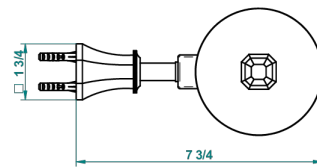

TRADITION CRISTAL

A59-4720C

Metal toilet brush holder with brush with cover wall mounted

22877

04/11/2015

CHARACTERISTIC

- Tradition Cristal
- Metal toilet brush holder with brush with cover wall mounted

AVAILABLE FINITIONS

Black nickel - D24

Blush PVD - H62

Brass color PVD - H49

Brown bronze color PVD - F33

Chrome polished - A02

Chrome polished / gold polished - G02

Copper antique matt, coated - H07

Gold color PVD - H52

Gold mat - F07

Gold polished - F01

Gold satiny - F03

Graphite PVD - H64

Light coated bronze - D01

Matt Umber PVD - H67

Matt blush PVD - H60

Matt brass color PVD - H50

Matt brown bronze color PVD - F34

Matt chrome (American satin) - C02

Matt gold color PVD - H53

Matt graphite PVD - H65

Matt nickel (American satin) - C01

Matt nickel color PVD - H56

Nickel antique / Sovereign - H28

Nickel color PVD - H55

Nickel polished - B01

Rose Gold - F27

Satin chrome - C03

Silver polished, antique - H03

Silver rhodium - F18

Soft gold - F30