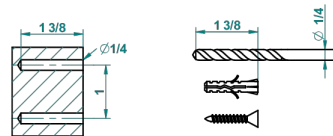

TRADITION CRISTAL

A59-4720C

Metal toilet brush holder with brush with cover wall mounted

22877

04/11/2015

CHARACTERISTIC

- Tradition Cristal
- Metal toilet brush holder with brush with cover wall mounted

AVAILABLE FINITIONS

Black nickel - D24

Blush PVD - H62

Brass color PVD - H49

Brown bronze color PVD - F33

Chrome polished - A02

Chrome polished / gold polished - G02

Copper antique matt, coated - H07

Gold color PVD - H52

Gold mat - F07

Gold polished - F01

Gold satiny - F03

Graphite PVD - H64

Light coated bronze - D01

Matt Umber PVD - H67

Matt blush PVD - H60

Matt brass color PVD - H50

Matt brown bronze color PVD - F34

Matt chrome (American satin) - C02

Matt gold color PVD - H53

Matt graphite PVD - H65

Matt nickel (American satin) - C01

Matt nickel color PVD - H56

Nickel antique / Sovereign - H28

Nickel color PVD - H55

Nickel polished - B01

Rose Gold - F27

Satin chrome - C03

Silver polished, antique - H03

Silver rhodium - F18

Soft gold - F30