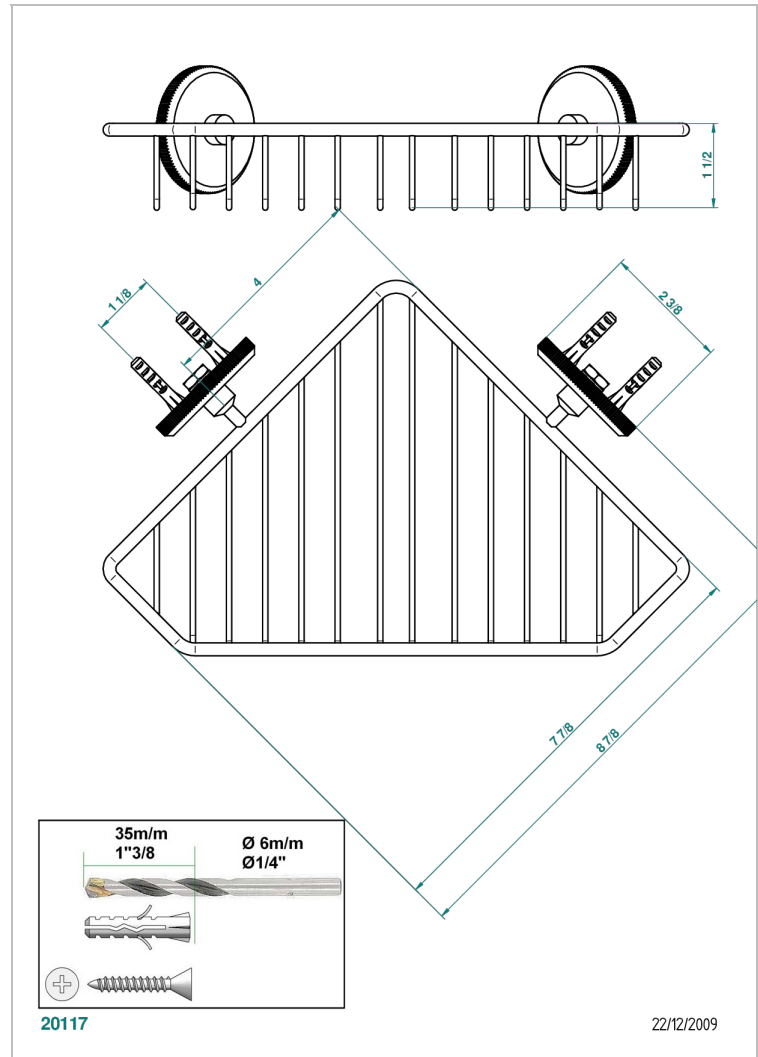

TRADITION CRISTAL

A59-3623

Large corner soap basket, wall mounted

THG[®]
PARIS

CHARACTERISTIC

- Tradition Cristal
- Large corner soap basket, wall mounted

AVAILABLE FINITIONS

Black nickel - D24
Blush PVD - H62
Brass color PVD - H49
Brown bronze color PVD - F33
Chrome polished - A02
Chrome polished / gold polished - G02