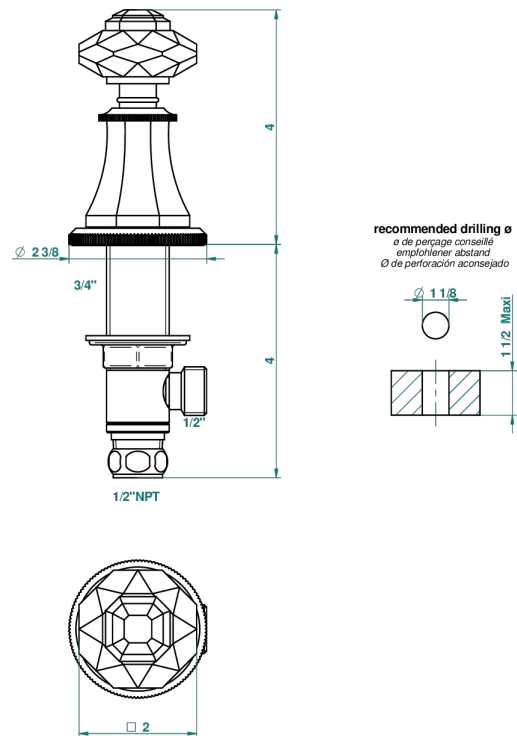

TRADITION CRISTAL

A59-35/US

1/2" deck valve with trim for lavatory

44102

11/04/2012

CHARACTERISTIC

- Tradition Cristal
- 1/2" deck valve with trim for lavatory

AVAILABLE FINITIONS