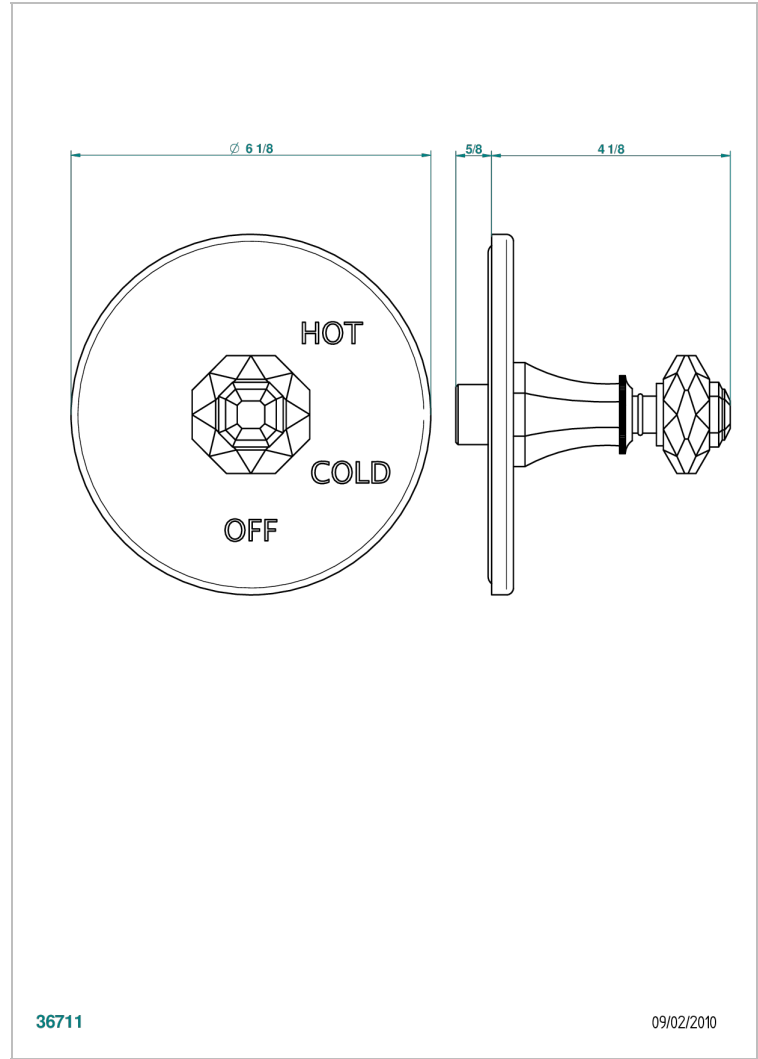

TRADITION CRISTAL

A59-320B

Trim for pressure balance valve

THG[®]
PARIS

CHARACTERISTIC

- Tradition Cristal
- Trim for pressure balance valve

RELATED SKU'S

- Ref. G00-320A 1/2 " Pressure balance valve