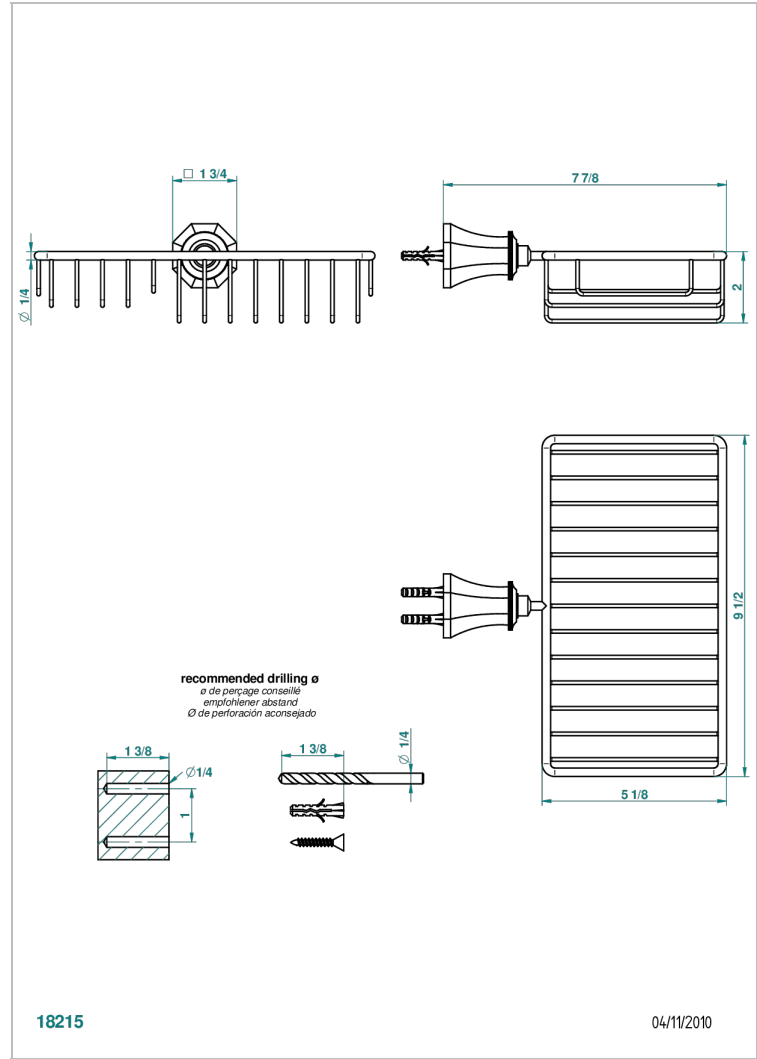

TRADITION CRISTAL

A59-2620

Soap and sponge holder, wall mounted

THG[®]
PARIS

18215

04/11/2010

CHARACTERISTIC

- Tradition Cristal
- Soap and sponge holder, wall mounted