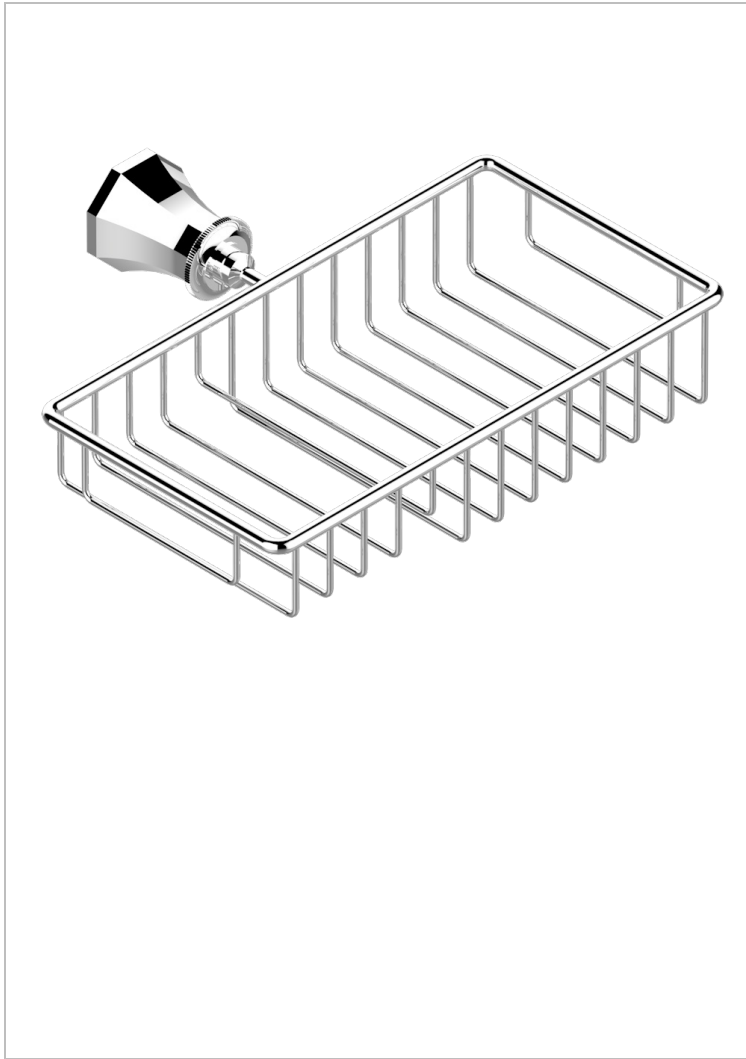

TRADITION CRISTAL

A59-2620

Soap and sponge holder, wall mounted

THG[®]
PARIS

18215

04/11/2010

CHARACTERISTIC

- Tradition Cristal
- Soap and sponge holder, wall mounted