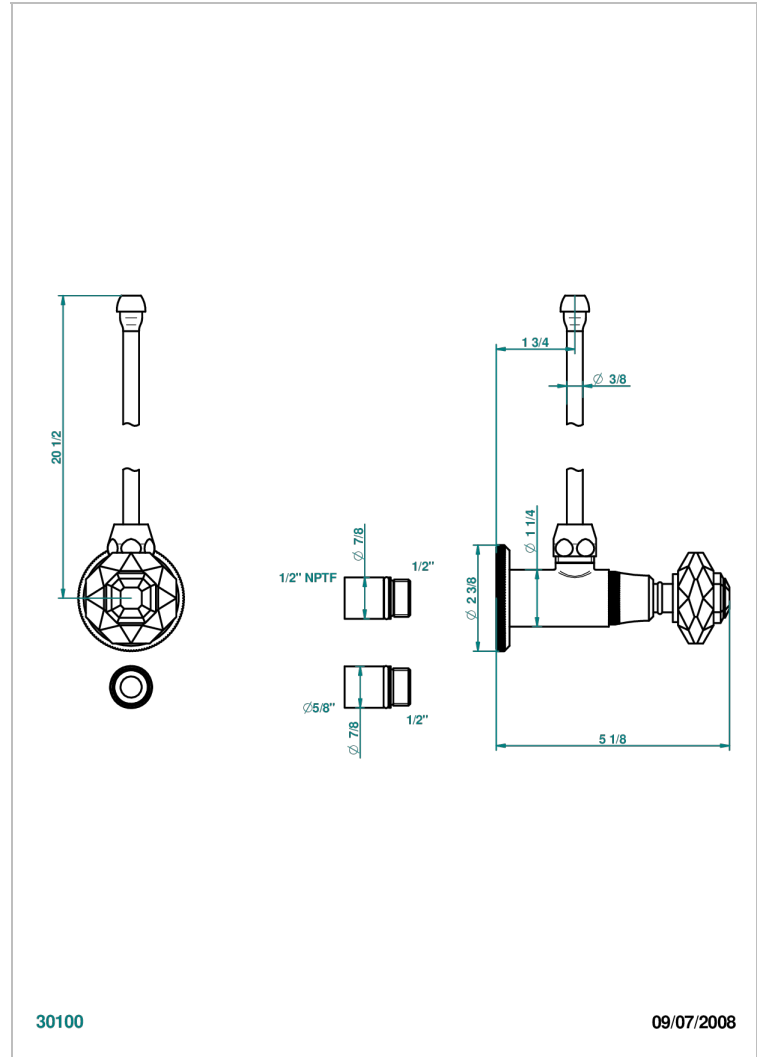

# TRADITION CRISTAL

A59-181/SLA

Angle supply valve with 3/8" adaptor set

THG<sup>®</sup>  
PARIS

30100

09/07/2008

## CHARACTERISTIC

- Tradition Cristal
- Angle supply valve with 3/8" adaptor set