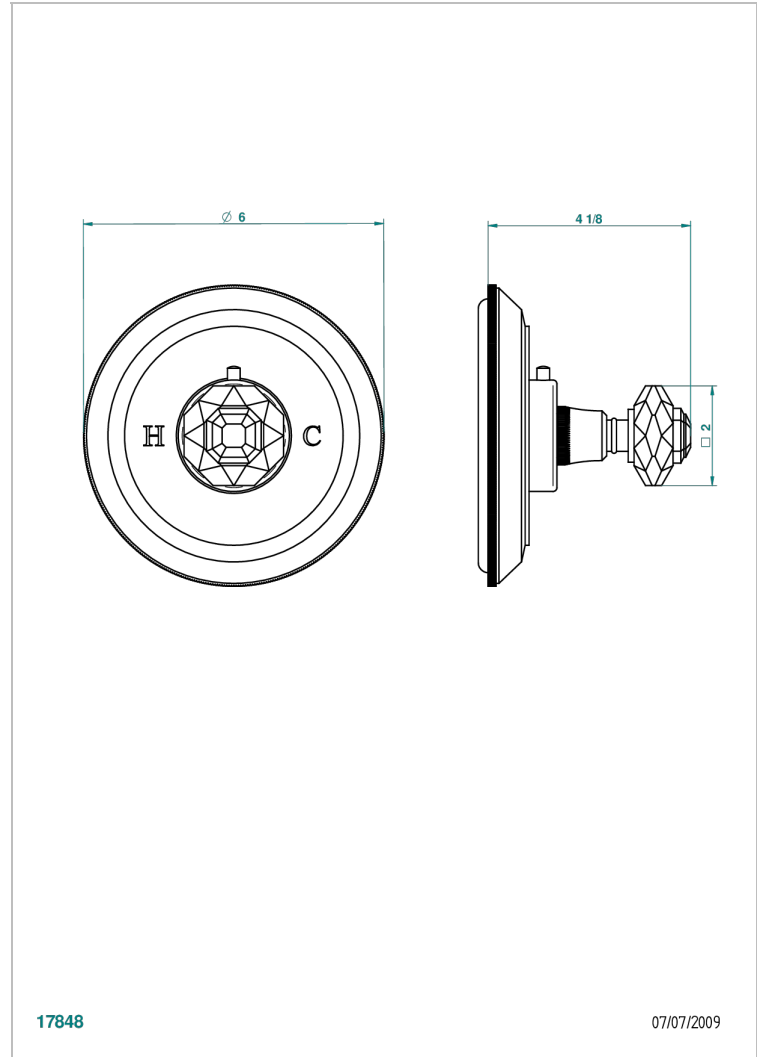

TRADITION CRISTAL

A59-15EN16EM

Trim plate and handle for eurotherm valve 8200/us & 8300/us

THG[®]
PARIS

17848

07/07/2009

CHARACTERISTIC

- Tradition Cristal
- Trim plate and handle for eurotherm valve 8200/us & 8300/us