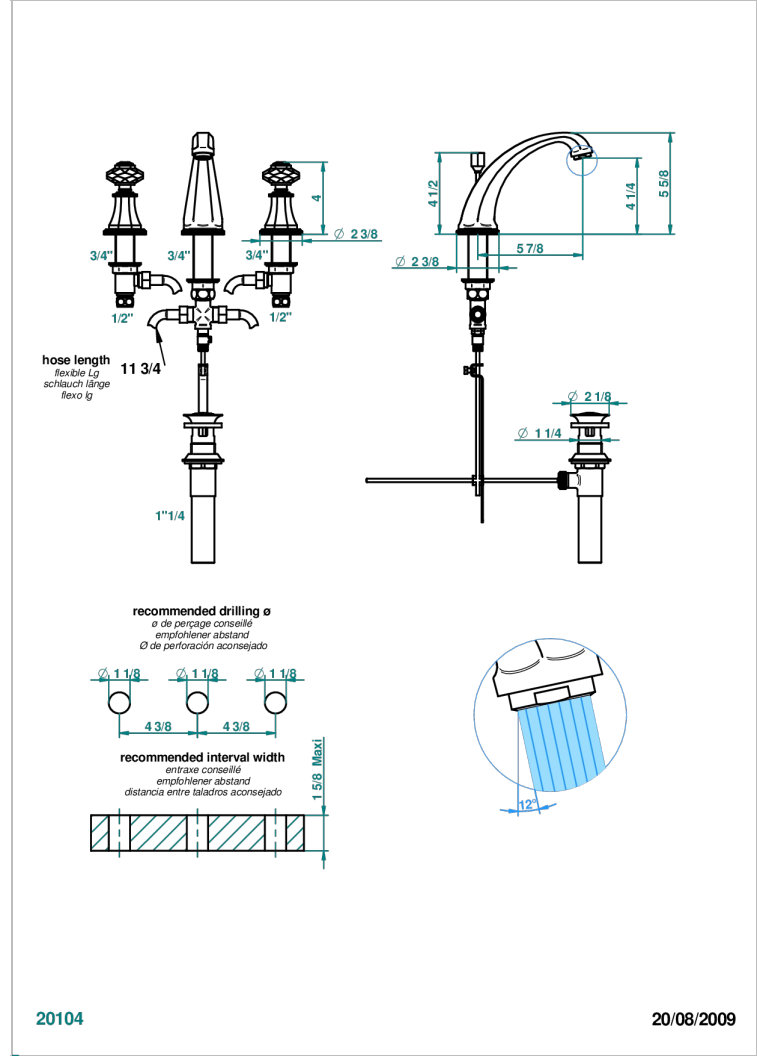

TRADITION CRISTAL

A59-152/US

Widespread lavatory set, high spout, with drain

THG[®]
PARIS

CHARACTERISTIC

- Tradition Cristal
- Widespread lavatory set, high spout, with drain

TECHNICAL SPECS

- Recommandé : 3 bars (max. 5 bars) - Advised : 43,5 psi (max. 72 psi)
- 5,7 l/min à 3 bars (1.5 gpm at 43.5 psi)
- 1.2 gpm on demand in accordance with California's rules

AVAILABLE FINITIONS

Black nickel - D24
Blush PVD - H62
Brass color PVD - H49
Brown bronze color PVD - F33
Chrome polished - A02
Chrome polished / gold polished - G02

Copper antique matt, coated - H07
Gold color PVD - H52
Gold mat - F07
Gold polished - F01
Gold satiney - F03
Graphite PVD - H64