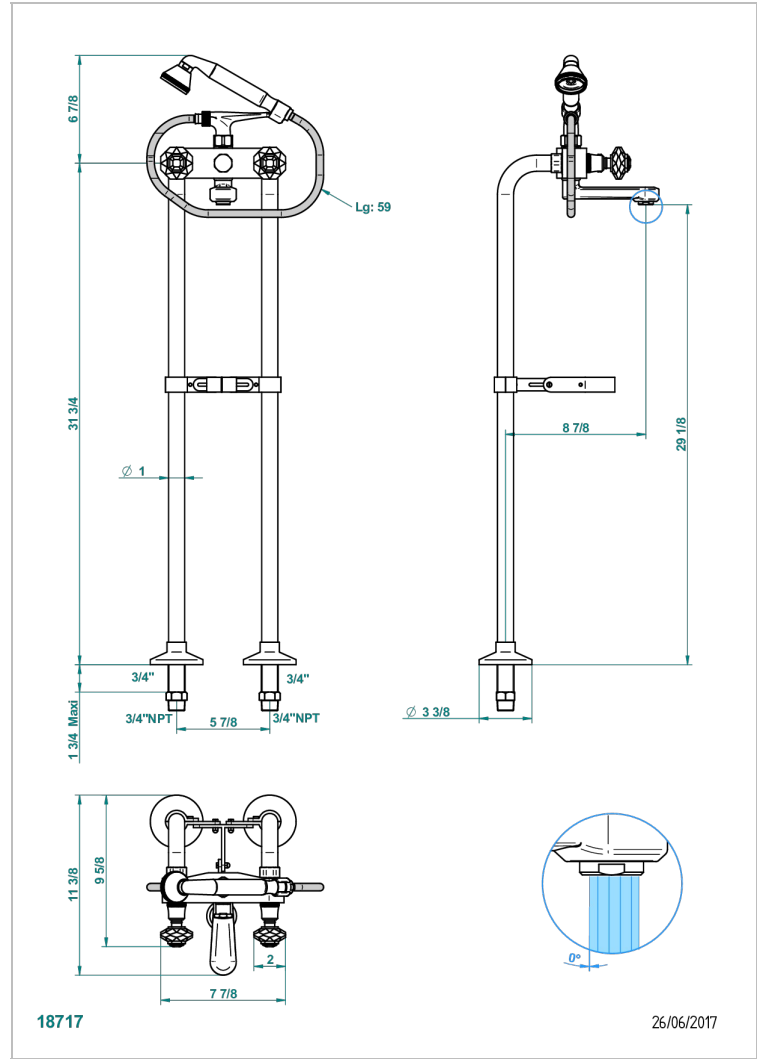

# TRADITION CRISTAL

A59-13800/US

Exposed tub filler w/33" risers, handshower shower, overflow "t" connector

THG<sup>®</sup>  
PARIS

## CHARACTERISTIC

- Tradition Cristal
- Exposed tub filler w/33" risers, handshower shower, overflow "t" connector

## TECHNICAL SPECS

- Recommandé : 3 bars (max. 5 bars) - Advised : 43,5 psi (max. 72 psi)
- Bec : 35 l/min à 3 bars - Douchette : 9,5 l/min à 3 bars
- Spout : 9.26 gpm at 43.5 psi - Handshower : 2.5 gpm at 43.5 psi