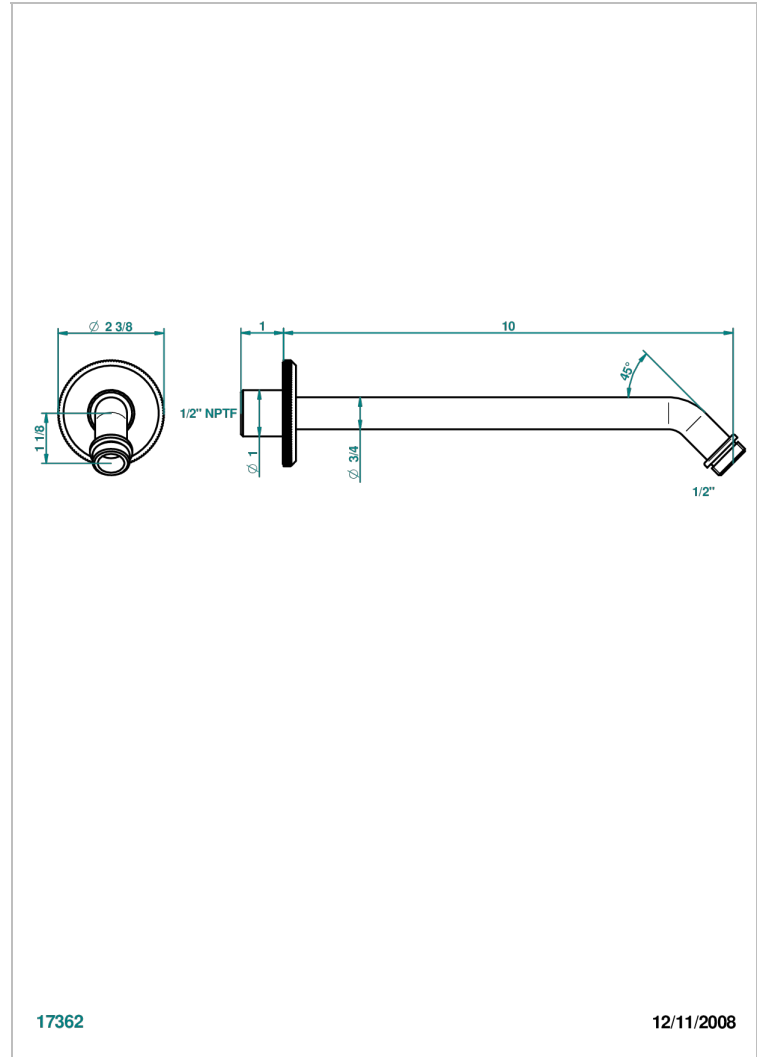

# TRADITION WITH LEVER HANDLES

A58-84/US

Horizontal shower arm, 45°, lg: 10"

THG<sup>®</sup>  
PARIS

17362

12/11/2008

## CHARACTERISTIC

- Tradition with lever handles
- Horizontal shower arm, 45°, lg: 10"