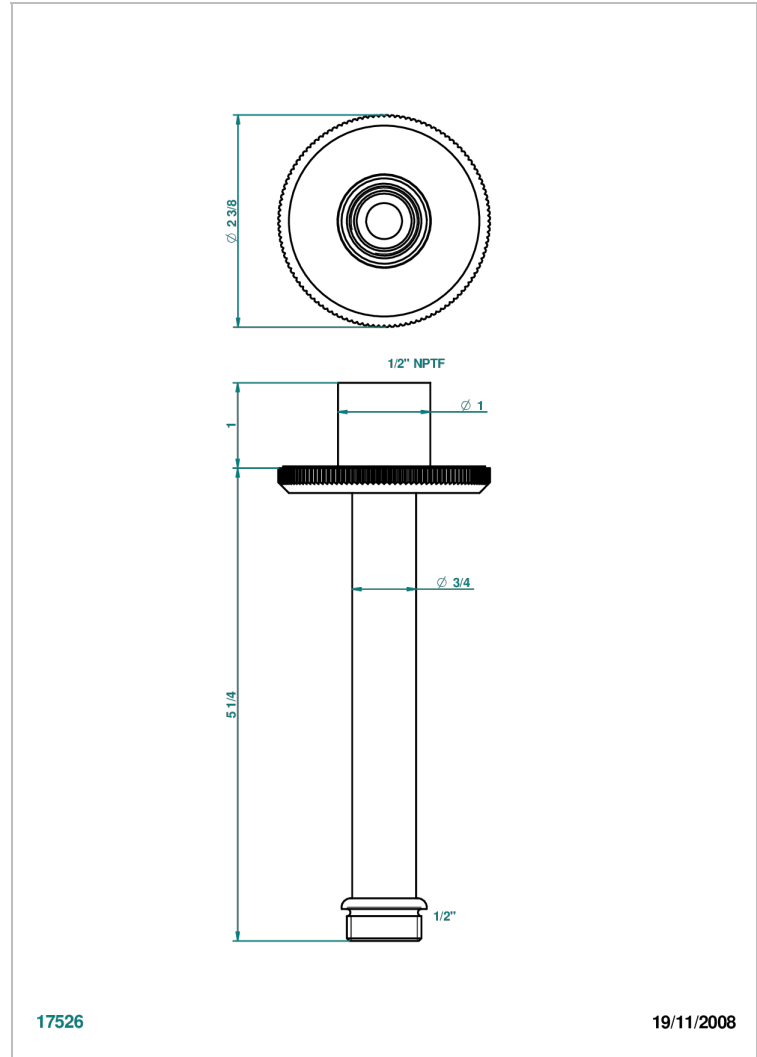

TRADITION WITH LEVER HANDLES

A58-82V/US

Vertical shower arm ceiling mounted 1/2" connection

17526

19/11/2008

CHARACTERISTIC

- Tradition with lever handles
- Vertical shower arm ceiling mounted 1/2" connection