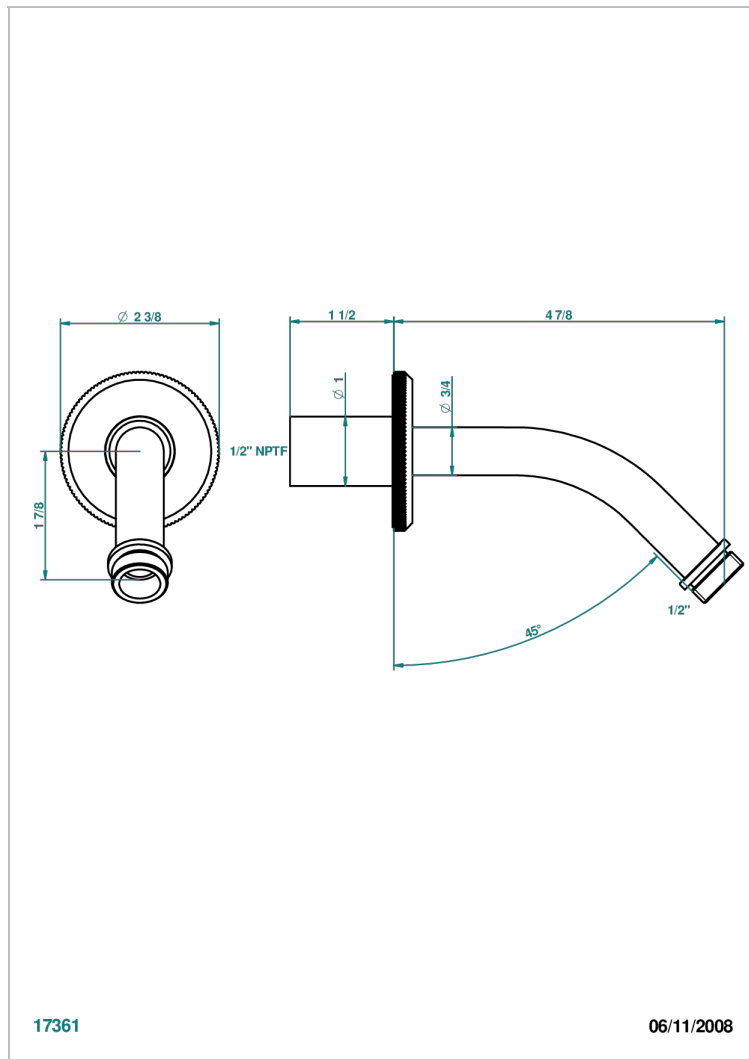

TRADITION WITH LEVER HANDLES

A58-82/US

Horizontal shower arm, 45°, lg: 4" 3/4

CHARACTERISTIC

- Tradition with lever handles
- Horizontal shower arm, 45°, lg: 4" 3/4

AVAILABLE FINITIONS

Black nickel - D24

Blush PVD - H62