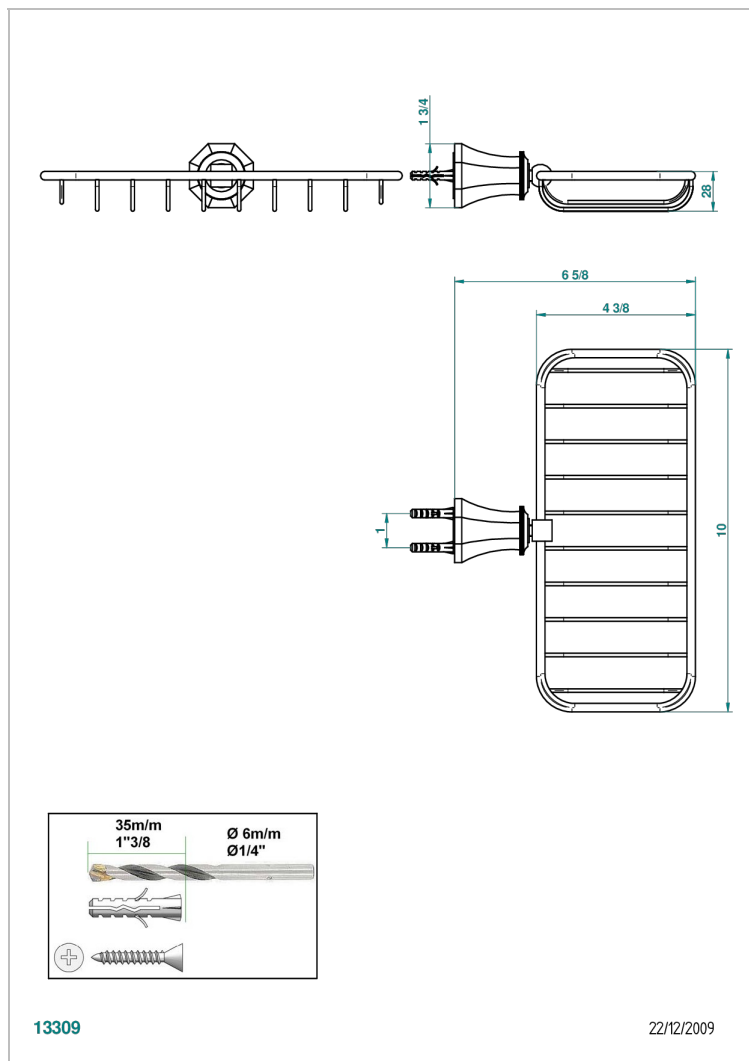

TRADITION WITH LEVER HANDLES

A58-620A

Soap basket, wall mounted 10" x 4"3/8

CHARACTERISTIC

- Tradition with lever handles
- Soap basket, wall mounted 10" x 4"3/8

AVAILABLE FINITIONS

Black nickel - D24

Blush PVD - H62