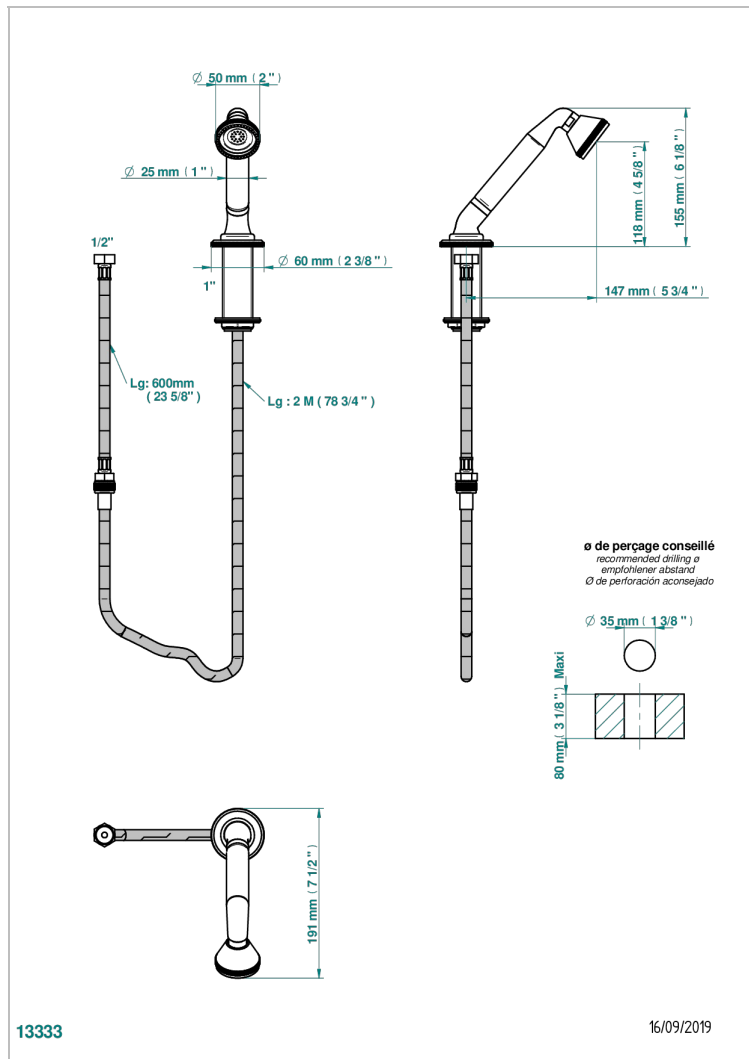

TRADITION WITH LEVER HANDLES

A58-60A

Deck mounted hand shower, with hose

CHARACTERISTIC

- Tradition with lever handles
- Deck mounted hand shower, with hose

TECHNICAL SPECS

- Recommandé : 3 bars (max. 5 bars) - Advised : 43,5 psi (max. 72 psi)
- 8 l/min à 3 bars (2.12 gpm at 43.5 psi)

AVAILABLE FINITIONS

Black nickel - D24

Blush PVD - H62

Brass color PVD - H49

Brown bronze color PVD - F33

Chrome polished - A02

Chrome polished / gold polished - G02

Copper antique matt, coated - H07

Nickel antique / Sovereign - H28

Nickel color PVD - H55

Nickel polished - B01

Rose Gold - F27

Satin chrome - C03

Silver polished, antique - H03

Silver rhodium - F18

Soft gold - F30