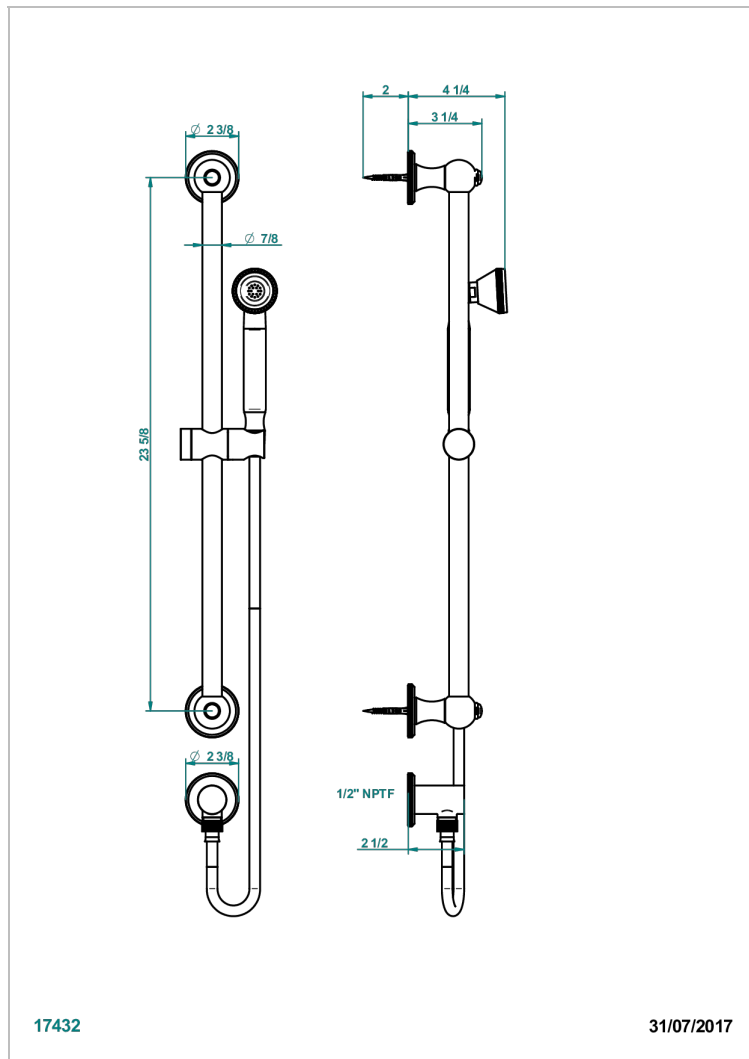

TRADITION WITH LEVER HANDLES

A58-58/US

Slide bar with handsower and elbow

17432

31/07/2017

CHARACTERISTIC

- Tradition with lever handles
- Slide bar with handsower and elbow

TECHNICAL SPECS

- Recommandé : 3 bars (max. 5 bars) - Advised : 43,5 psi (max. 72 psi)
- 9,5 l/min à 3 bars (2.5 gpm at 43.5 psi)

AVAILABLE FINITIONS

Black nickel - D24

Blush PVD - H62

Brass color PVD - H49

Brown bronze color PVD - F33