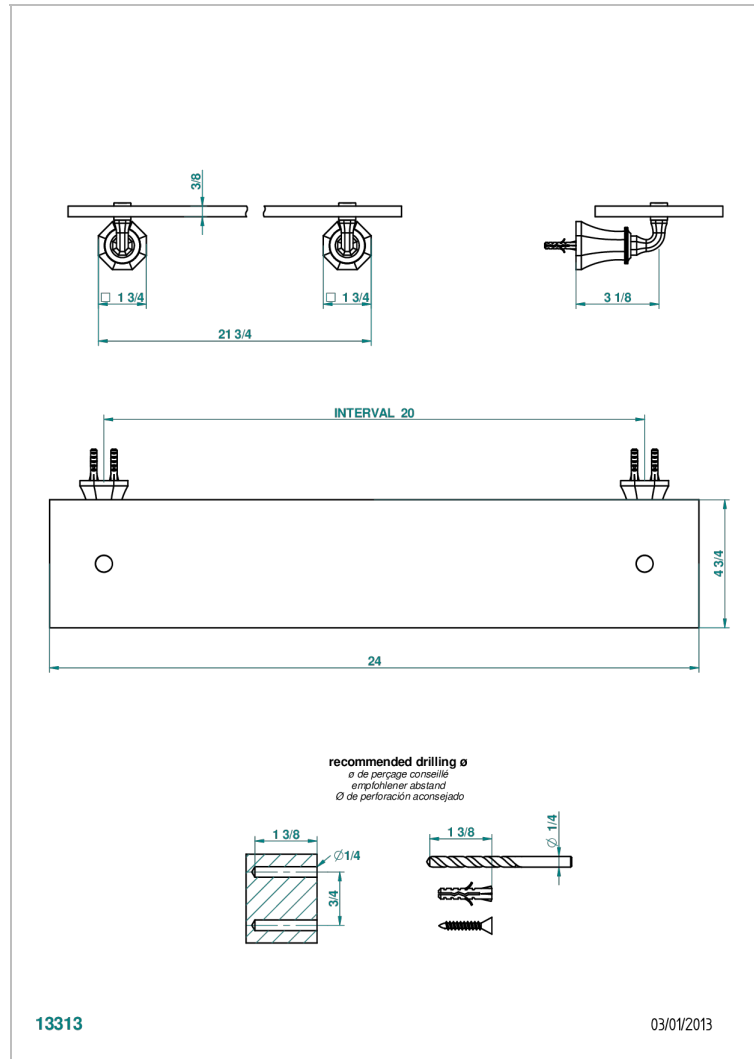

TRADITION WITH LEVER HANDLES

A58-564

Glass shelf with brackets

CHARACTERISTIC

- Tradition with lever handles
- Glass shelf with brackets

AVAILABLE FINITIONS

Black nickel - D24
 Blush PVD - H62
 Brass color PVD - H49
 Brown bronze color PVD - F33
 Chrome polished - A02
 Chrome polished / gold polished - G02