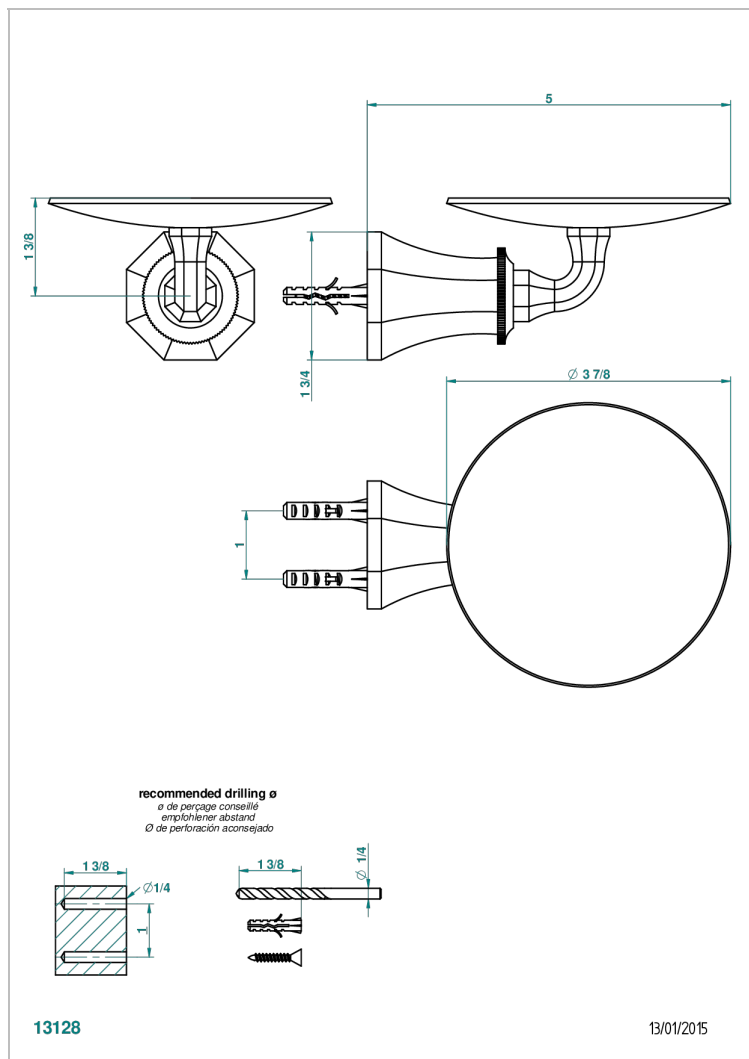

TRADITION WITH LEVER HANDLES

A58-546

Soap dish, wall mounted, 4" diameter

CHARACTERISTIC

- Tradition with lever handles
- Soap dish, wall mounted, 4" diameter

AVAILABLE FINITIONS

Black nickel - D24

Blush PVD - H62