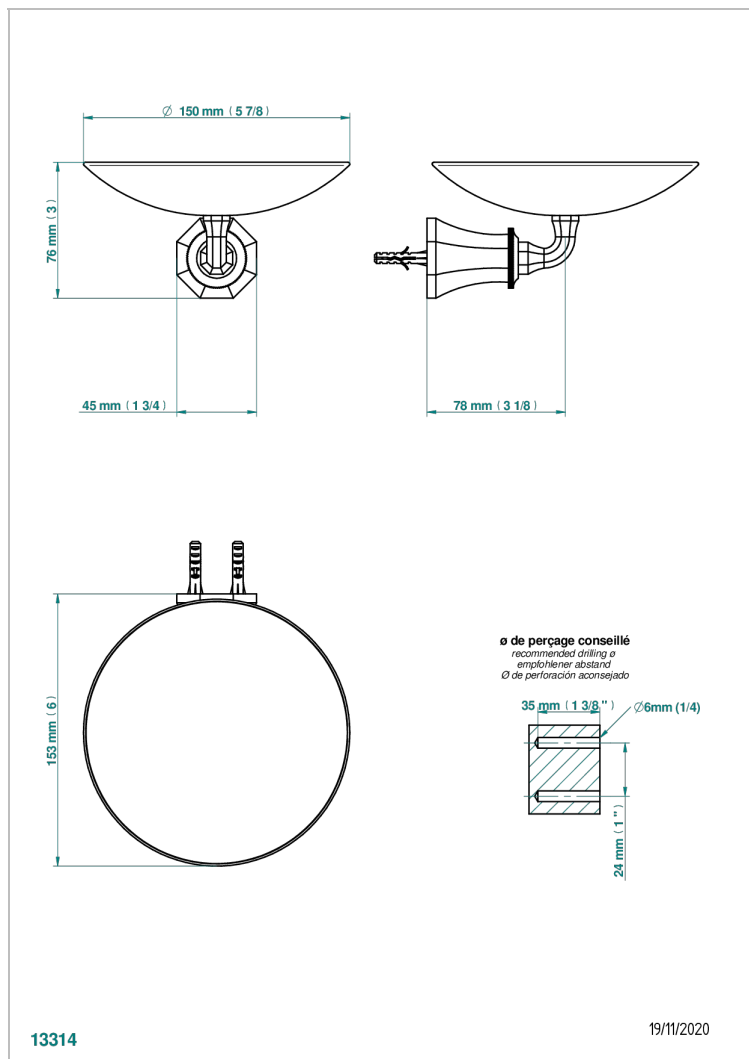

# TRADITION WITH LEVER HANDLES

A58-546GM

Soap dish, wall mounted, 6" diameter

## CHARACTERISTIC

- Tradition with lever handles
- Soap dish, wall mounted, 6" diameter